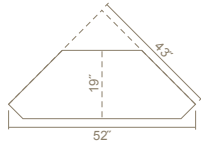

X45
Corner TV Unit

W52" x H69" x D19"
43" from corner out to crown

X84
Hudson TV Unit

W84" x H32" x D19½"