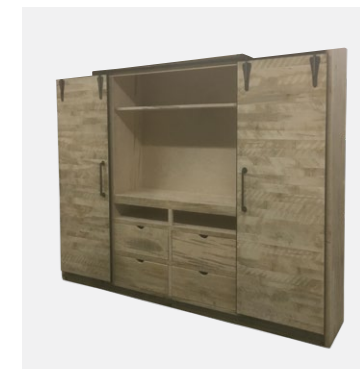

LVH
MFG INC

CATALINA

**3 DRAWER
NIGHT STAND**
28" w x 30" h x 20" d

**5 DRAWER
HIGHBOY**
36" w x 54" h x 20" d

**7 DRAWER
DRESSER**
62" w x 37" h x 20" d
Mirror 39" w x 46" h

QUEEN BED

DALTON

**MEDIA STAND
/TV UNIT**
72" w x 36" h x 21" d

SIDE BOARD
72" w x 42" h x 21" d
Also available as Rolling
Barndoor Sideboard

**SINGLE
SIDE BOARD**
50" w x 42" h x 21" d

**MEDIA STAND
/TV UNIT**
72" w x 36" h x 21" d

WALL UNIT
112" w x 85.5" h x 21" d

IRON TRACK

2 DRAWER NIGHT STAND
28" w x 28" h x 21" d

9 DRAWER DRESSER
60" w x 45" h x 21" d

5 DRAWER HIGHBOY
36" w x 54" h x 21" d

BED
Queen 66" w x 52" h x 87" long
King 83" w x 52" h x 81" long
Double 59" w x 52" h x 87" long
Single 44" w x 52" h x 81" long

9 DRAWER DRESSER
60" w x 45" h x 20" d
Mirror 40" w x 38" h

KING BED
With footboard storage