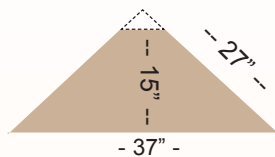

Floor Sketch: #37CC