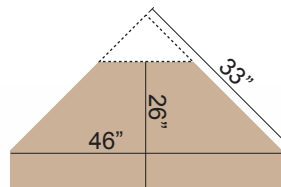

Buffet: W68" x H34" x D19"

Phillipe Servers

P-40
3 Door Server
W53" x H40" x D19"

Also Available:
P41 2 Door Server

P-45
4 Door Server
W68" x H40" x D19"

P-42D
2 Door / 3 Drawer Server
W60" x H40" x D19"

Phillipe

TV Units & Curio

P28 Top Sketch

P-28
TV Unit
Comes with 1 Adjustable Shelf
W46" x H30" x D26"
33" out from corner

P-82
Curio
Comes with 3 Glass Shelves
W34" x H78" x D19"

P-84
Curio
Comes with 2 Glass Shelves
and Pot Light
W29" x H80" x D22"