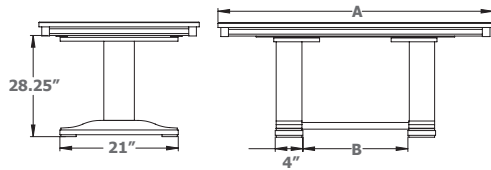

VAN GOGH CHAIR

Total Height	39"
Seat Height	18"
Width	18½"
Total Depth	22"
Seat Depth	17½"
Seat Material	Fabric, Leather, Wood

KAHN SIDEBOARD

Depth	18"
Width	60", 66", 72"
Height	32"
Shelves	Fixed

COPENHAGEN DINING SET

Inspired by Modern

TABLE SPECS

Dimensions

	A	B
60"	28	
72"	38	
84"	48	
96"	56	
108"	64	
120"	76	

Solid Top Configuration

Widths	42," 48"
Lengths	60," 72," 84," 96," 108," 120"
Top Thickness	1¾"
End Extension Option	Yes
End Extension Type	Plug-in

This base is done in mirror chrome.

SALWICK CHAIR

Total Height	36½"
Seat Height	18½"
Width	20"
Total Depth	23½"
Seat Depth	18"
Material	Fabric, Leather

MIES SIDEBOARD

Depth	19"
Width	60", 72"
Height	36"
Shelves	Adjustable

EMPIRE DINING SET

Inspired by Art Deco

TABLE SPECS

Dimensions

A	B	C	D	E
42"	17"	72 – 120"	45½"	26¾"
48"	21"			26¾"
54"	25"			26¾"

Centre Extension Configuration

Widths	42," 48," 54"
Lengths	72," 84," 96"
Top Thickness	1"
Leaf Opening	48"
Leaf Widths	12," 16," 18"
Leaf Storage	Yes—See Psge 203