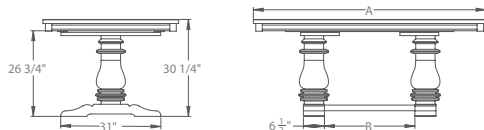

MADRID BENCH

Width	14"
Length	42," 96"
Height	18"

MARTIN DINING SET

Inspired by Country

TABLE SPECS

Dimensions

A	B
42 – 48"	31"

Top Thickness	C	D	F
1"	60"	20¼"	1¾"
1"	66 – 72"	24¼"	1¾"
1"	84 – 96"	36¼"	1¾"
1¼"	60"	19½"	2½"
1¼"	66 – 72"	23½"	2½"
1¼"	84 – 96"	35½"	2½"

see Lancaster pg 108 for single pedestal version

COLONIAL CHAIR

Total Height	40¼"
Seat Height	18"
Arm Height	26¾"
Arm Width	24½"
Width	19¼"
Total Depth	22½"
Seat Depth	16½"

COUNTRY LANE HUTCH & BUFFET

Depth	19¾"
Width	53," 67¾," 73"
Height	87"
Shelves	Fixed

MEDITERRANEAN DINING SET

Inspired by Old World

TABLE SPECS

Dimensions

	A	B
4266 EXT	22½"	
4272 EXT	22½"	
4872 EXT	28½"	
84" EXT	31½"	
96" EXT	50"	
72" ST	28¼"	
84" ST	40¼"	
96" ST	52¼"	
108" ST	58¼"	
120" ST	66¼"	