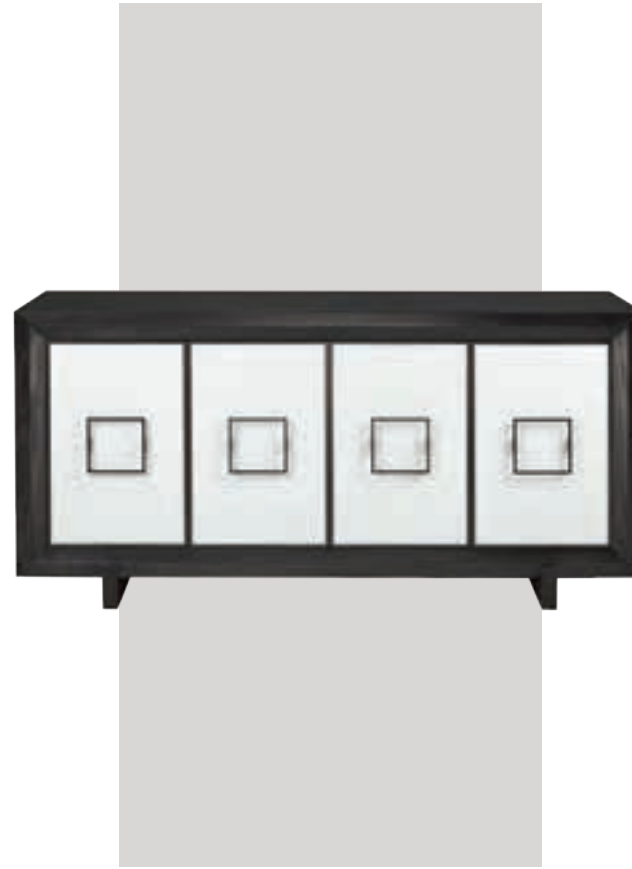

VICTORIA

Depth 19"
Width 60"
Height 40"

WESTMINSTER

Depth 19"
Width 60," 66," 72"
Height 40"
Shelves Adjustable

WILLIAMSBURG

Depth 19"
Width 60," 72"
Height 40"
Shelves Adjustable

WRIGHT SIDEBOARD

Depth 20"
Width 60", 66", 72"
Height 36"
Drawers 2 Interior
Shelves Adjustable