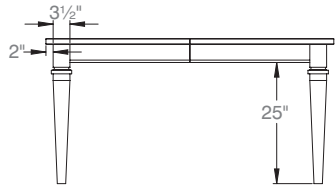

MANSFIELD BENCH

Width	14"
Length	42" thru 96"
Height	18"

MANSFIELD SIDEBOARD

Depth	19"
Width	60" - 72"
Height	40"
Shelves	Adjustable

NOTRE DAME DINING SET

Inspired by Gothic

TABLE SPECS

Centre Extension Configuration