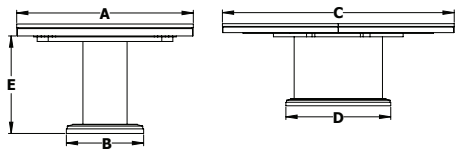

Sideboards	190
------------	-----

Options

Options	194
---------	-----

Double Pedestal Tables

AALTO DINING SET

Inspired by Modern

TABLE SPECS

Dimensions

A	B	C	D	E
42"	16"	72"	36"	27½"
48"	18"	84"	42"	
54"	21"	96"	50"	
		108"	54"	
		120"	60"	

Solid Top Configuration

Widths	42", 48", 54"
Lengths	72", 84", 96", 108", 120"
Top Thickness	Dbt 1¼" (appears 2½")
End Extension Option	No

DORSA CHAIR

Total Height	38"
Seat Height	18½"
Width	20"
Total Depth	24"
Seat Depth	17½"
Material	Fabric, Leather

WRIGHT SIDEBOARD

Depth	20"
Width	60", 66", 72"
Height	36"
Drawers	2 Interior
Shelves	Adjustable