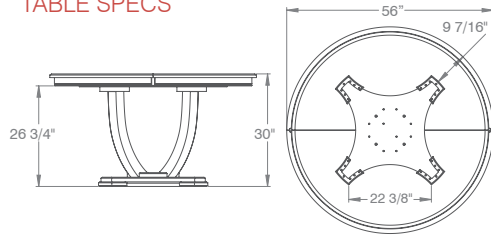

SEVERN CHAIR (RUSTIC)

Total Height	39 1/2"
Seat Height	18"
Width	18 1/2"
Total Depth	21 3/4"
Seat Depth	17"
Seat Material	Fabric, Leather, Wood

TUSCANY DINING SET

Inspired by Art Deco

TABLE SPECS

Centre Extension Configuration

Diameter	52," 54," 56," 60"
Top Thickness	1"
Leaf Opening	36"
Leaf Widths	12," 16," 18"
Leaf Storage	No

Solid Top Configuration

Diameter	52," 54," 56," 60"
Top Thickness	1"

ATHENA CHAIR

Total Height	39 3/4"
Seat Height	18"
Arm Height	26"
Arm Width	23 1/4"
Width	19"
Total Depth	20"
Seat Depth	16 1/2"

VALENCIA DINING SET

Inspired by Spanish

TABLE SPECS

Dimensions

	A	B	C	D
36 – 48"	31"	7¼"	26¾"	
54"	35"	7¼"		
60"	35"	9¼"		

Centre Extension Configuration

Widths	36," 42," 48," 54," 60"
Lengths	36," 42," 48," 54," 60"
Top Thickness	1," 1¼"
Leaf Opening	24"
Leaf Widths	12," 16," 18"
Leaf Storage	No