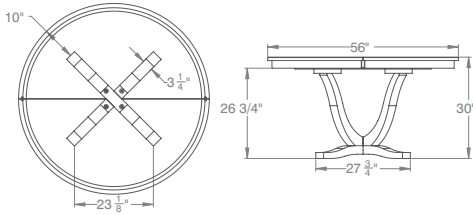

see Morris Plains pg 58 for double pedestal version

MISSION CHAIR

Total Height	47"
Seat Height	18½"
Total Width	18"
Arm Width	25"
Arm Height	26¼"
Total Depth	24¼"
Seat Depth	18"

EASTWOOD CORNER CUPBOARD

Size	22"D x 35"W
	28"D x 40"W
Height	80"
Shelves	Fixed

EIFFEL DINING SET

Inspired by Art Deco

TABLE SPECS

Dimensions

A	B	C	D
36 – 48"	21½"	2¾"	29"

Drop Leaf Configuration

Diameters	36," 42," 48"
Top Thickness	1"
Leaf Widths	10"

HARVARD CHAIR

Total Height	36¾"
Seat Height	18½"
Width	18½"
Total Depth	22½"
Seat Depth	17"
Seat Material	Fabric, Leather, Wood

OPERA CHAIR

Total Height	37"
Seat Height	18"
Width	19¾"
Total Depth	22"
Seat Depth	17½"
Seat Material	Fabric, Leather, Wood

GRAND LOUVRE DINING SET

Inspired by French

TABLE SPECS

Centre Extension Configuration

Diameter	52," 54," 56," 60"
Top Thickness	1"
Leaf Opening	36"
Leaf Widths	12," 16," 18"
Leaf Storage	No

Solid Top Configuration