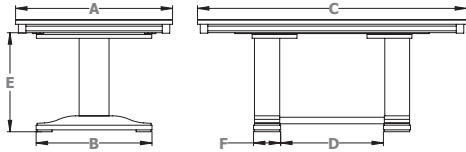

see Midtown pg 110 for single pedestal version

ATLANTA CHAIR

Total Height	39½"
Seat Height	18"
Width	19"
Total Depth	22½"
Seat Depth	17½"

CITY SIDEBOARD

Depth	19"
Width	60," 72"
Height	40"
Shelves	Adjustable

VERSAILLES DINING SET

Inspired by Art Deco

TABLE SPECS

Dimensions

A	B	C	D	F
42 – 48"	32"	72ST	40½"	3¾"
		84ST	50½"	
		96ST	59½"	
		108ST	72"	
		120ST	72"	

Solid Top Configuration

Widths	42," 48"
Lengths	72," 84," 96," 108," 120"
Top Thickness	1¼"
End Extension Option	Yes
End Extension Type	Plug-In