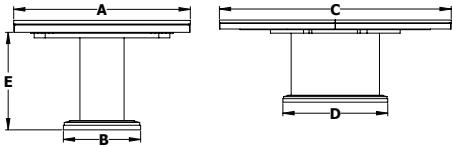

PARTHENON DINING SET

Inspired by Gothic

TABLE SPECS

Dimensions

A	B	C	D	E
42"	21"	72ST	44"	26³/₄"
48"	25"	84 ST	52"	26³/₄"
54"	27"	96 ST	52"	26³/₄"
		108 ST	60"	26³/₄"
		120 ST	68"	26³/₄"

Centre Extension Configuration

Widths	42," 48," 54"
Lengths	72," 84," 96"
Top Thickness	1¹/₄," 1³/₄"
Leaf Opening	48"
Leaf Widths	12," 16," 18"
Leaf Storage	Yes—See Page 203

Solid Top Configuration

Widths	42," 48," 54"
Lengths	72," 84," 96," 108," 120"
Top Thickness	1¹/₄," 1³/₄"
End Extension Option	Yes
End Extension Type	Pullout Skirt