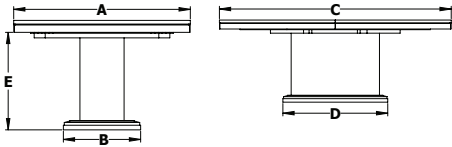

see Kublai Kahn pg 155 for single pedestal version

SIESTA CHAIR

Total Height	40"
Seat Height	18½"
Width	19¾"
Total Depth	25"
Seat Depth	17"

MADISON SIDEBOARD

Depth	19"
Width	60," 72"
Height	40"
Shelves	Adjustable

SKAGEN DINING SET

Inspired by Scandinavian

TABLE SPECS

Dimensions

	A	B	C	D	E
	42"	30"	66"	50"	26 ³ / ₄ "
	48"	30"	72"	56"	26 ³ / ₄ "
		30"	84"	60"	26 ³ / ₄ "
		30"	96"	64"	26 ³ / ₄ "

Centre Extension Configuration