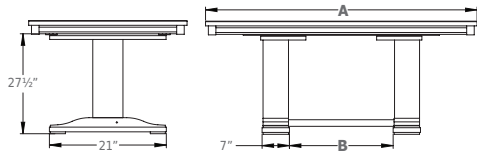

CAMBRIDGE SIDEBOARD

Depth	19"
Width	60," 72"
Height	40"
Shelves	Adjustable

STOKENHAM DINING SET

Inspired by Old World

TABLE SPECS

Dimensions

	A	B
72"	28 1/2"	
84"	40 1/2"	
96"	52 1/2"	
108"	58 1/2"	
120"	66 1/2"	