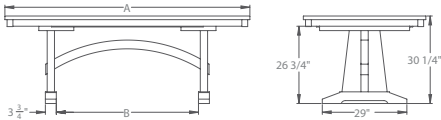

SEOUL CHAIR

Total Height	39"
Seat Height	18"
Width	21"
Total Depth	25"
Seat Depth	17"
Material	Fabric, Leather

MACY CHAIR

Total Height	43½"
Seat Height	18"
Width	20½"
Total Depth	23¼"
Seat Depth	18¼"
Seat Material	Fabric, Leather, Wood

MADISON SIDEBOARD

Depth	19"
Width	60", 72"
Height	40"
Shelves	Adjustable

GOLDEN GATE DINING SET

Inspired by Art Deco

TABLE SPECS

Dimensions

	A	B
4266EXT	25 1/4"	
4272EXT	25 1/4"	
4872EXT	31 1/4"	
84" EXT	34 1/4"	
96" EXT	52 3/4"	
72"	36 1/2"	
84"	48 1/2"	
96"	60 1/2"	
108"	66 1/2"	
120"	74 1/2"	

Centre Extension Configuration

Widths	42," 48," 54"
Lengths	66," 72," 84," 96"
Top Thickness	1," 1 1/4"
Leaf Opening	48"
Leaf Widths	12," 16," 18"
Leaf Storage	Yes-See Page 203

Solid Top Configuration

Widths	42," 48," 54"
Lengths	72," 84," 96," 108," 120"
Top Thickness	1," 1 1/4"
End Extension Option	Yes
End Extension Type	Pullout Skirt

MORROW CHAIR

Total Height	37"
Seat Height	18"
Width	19"
Total Depth	21 1/2"
Seat Depth	17 1/2"
Seat Material	Fabric, Leather, Wood

ELLIS SIDEBOARD

Depth	19"
Width	60", 72"
Height	40"
Shelves	Fixed

GOLDEN GATE BENCH