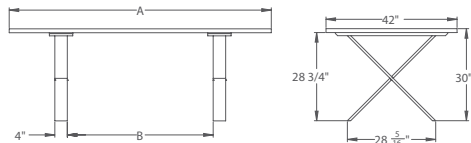

SWEDEN DINING SET

Inspired by Scandinavian

TABLE SPECS

Dimensions

A	B	C	D	E
42 – 48"	34½"	66 – 72"	23"	26¾"
		84 – 96"	35½"	26¾"

Centre Extension Configuration

Widths	42," 48"
Lengths	66," 72," 84," 96"
Top Thickness	1"
Leaf Opening	48"
Leaf Widths	12," 16," 18"
Leaf Storage	Yes—See Page 203

KAHN SIDEBOARD

Depth	18"
Width	60", 66", 72"
Height	32"
Shelves	Fixed

SYDNEY DINING SET

Inspired by Modern

TABLE SPECS

Dimensions

	A	B
60ST	60"	26"
72ST	72"	36"
84ST	84"	48"
96ST	96"	56"
108ST	108"	64"
120ST	120"	76"