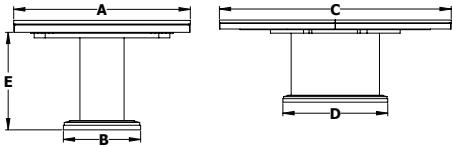

	A	B
72"ST	28"	
84"ST	40"	
96"ST	52"	
108"ST	58"	
120"ST	66"	

Solid Top Configuration

Widths	42," 48,"
Lengths	72," 84," 96," 108," 120"
Top Thickness	Db1 1¼" (appears 2½")
Breadboard Width	3"
End Extension Option	Yes
End Extension Type	Drop-in

End Extension Detail

WINCHESTER CHAIR (RUSTIC)

Total Height	41¾"
Seat Height	18"
Width	17"
Total Depth	21¼"
Seat Depth	16"
Seat Material	Wood

ACTON CENTRAL SIDEBOARD

Depth	20"
Width	60," 72"
Height	40"
Shelves	Adjustable

AMBASSADOR DINING SET

Inspired by Art Deco

TABLE SPECS

Dimensions

A	B	C	D	E
42"	17"	72 – 84"	38"	26¾"
48"	21"	96 – 120"	45"	26¾"
54"	23"			

Centre Extension Configuration

Widths	42," 48," 54"
Lengths	72," 84," 96"
Top Thickness	1, 1¼"
Leaf Opening	48"
Leaf Opening	12," 16," 18"
Leaf Storage	Yes—See Pg 203

Solid Top Configuration

Widths	42," 48," 54"
Lengths	72," 84," 96," 108," 120"
Top Thickness	1, 1¼"
End Extension Option	Yes
End Extension Type	Pullout Skirt

STANFORD CHAIR

Total Height	33"
Seat Height	18"
Width	19"
Total Depth	21"
Seat Depth	17"
Seat Material	Fabric, Leather, Wood