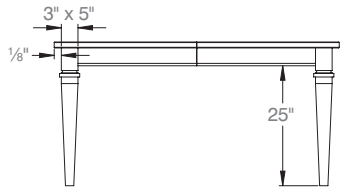

ATLANTA CHAIR

Total Height	39½"
Seat Height	18"
Width	19"
Total Depth	22½"
Seat Depth	17½"

MANNHEIM DINING SET

Inspired by Modern

TABLE SPECS

Centre Extension Configuration

Widths	36," 42," 48"
Lengths	36," 42," 48," 60," 72," 84"
Top Thickness	1"
Leaf Opening	36"
Leaf Widths	12," 16," 18"
Leaf Storage	Yes—See Page 203