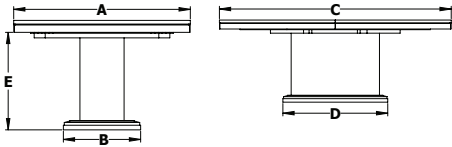

A	B	C	D	E
42"	21"	66"	40"	26¾"
48"		72"	40"	
		84"	48"	
		96"	60"	

Centre Extension Configuration

Widths	42," 48"
Lengths	66," 72," 84"
Top Thickness	1"
Leaf Opening	48"
Leaf Widths	12," 16," 18"
Leaf Storage	Yes—With no skirts

Solid Top Configuration

Widths	42," 48"
Lengths	72," 84," 96"
Top Thickness	1"
End Extension Option	No

MORGAN CHAIR

Total Height	33"
Seat Height	18.25"
Width	17.75"
Total Depth	21.25"
Seat Depth	17.25"
Seat Material	Fabric, Leather, Wood

SWEDEN DINING SET

Inspired by Scandinavian

TABLE SPECS

Dimensions

A	B	C	D	E
42 – 48"	34½"	66 – 72"	23"	26¾"
		84 – 96"	35½"	26¾"

Centre Extension Configuration

Widths	42," 48"
Lengths	66," 72," 84," 96"
Top Thickness	1"
Leaf Opening	48"
Leaf Widths	12," 16," 18"
Leaf Storage	Yes—See Page 203