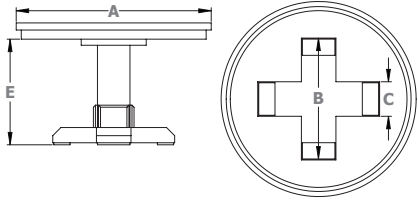

CITY SIDEBOARD

Depth	19"
Width	60," 72"
Height	40"
Shelves	Adjustable

SAVANNAH DINING SET

Inspired by Old World

TABLE SPECS

Dimensions

	A	B	C	D
36 – 48"	31"	7½"	26¾"	
54"	35"	7½"		
60"	35"	9½"		

Centre Extension Configuration