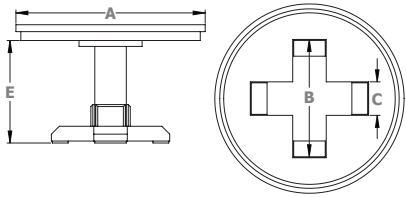

MORROW CHAIR

Total Height	37"
Seat Height	18"
Width	19"
Total Depth	21 1/2"
Seat Depth	17 1/2"
Seat Material	Fabric, Leather, Wood

SEOUL CHAIR

Total Height	39"
Seat Height	18"
Width	21"
Total Depth	25"
Seat Depth	17"
Material	Fabric, Leather

DANISH DINING SET

Inspired by Scandinavian

TABLE SPECS

Dimensions

	A	B	C	E
36"	34½"	2½" – 1½"		26¾"
42"	34½"	2½" – 1½"		
48"	34½"	2½" – 1½"		
54"	40½"	2½" – 1½"		
60"	40½"	2½" – 1½"		

Centre Extension Configuration