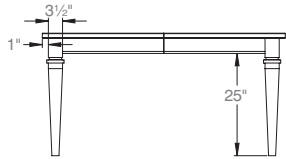

Depth	19"
Width	60"
Height	40"

GATEWAY DINING SET

Inspired by Modern

TABLE SPECS

Centre Extension Configuration

Widths	36," 42," 48"
Lengths	36," 42," 48," 60," 72," 84"
Top Thickness	1"
Leaf Opening	36"
Leaf Widths	12," 16," 18"
Leaf Storage	Yes—See Page 203