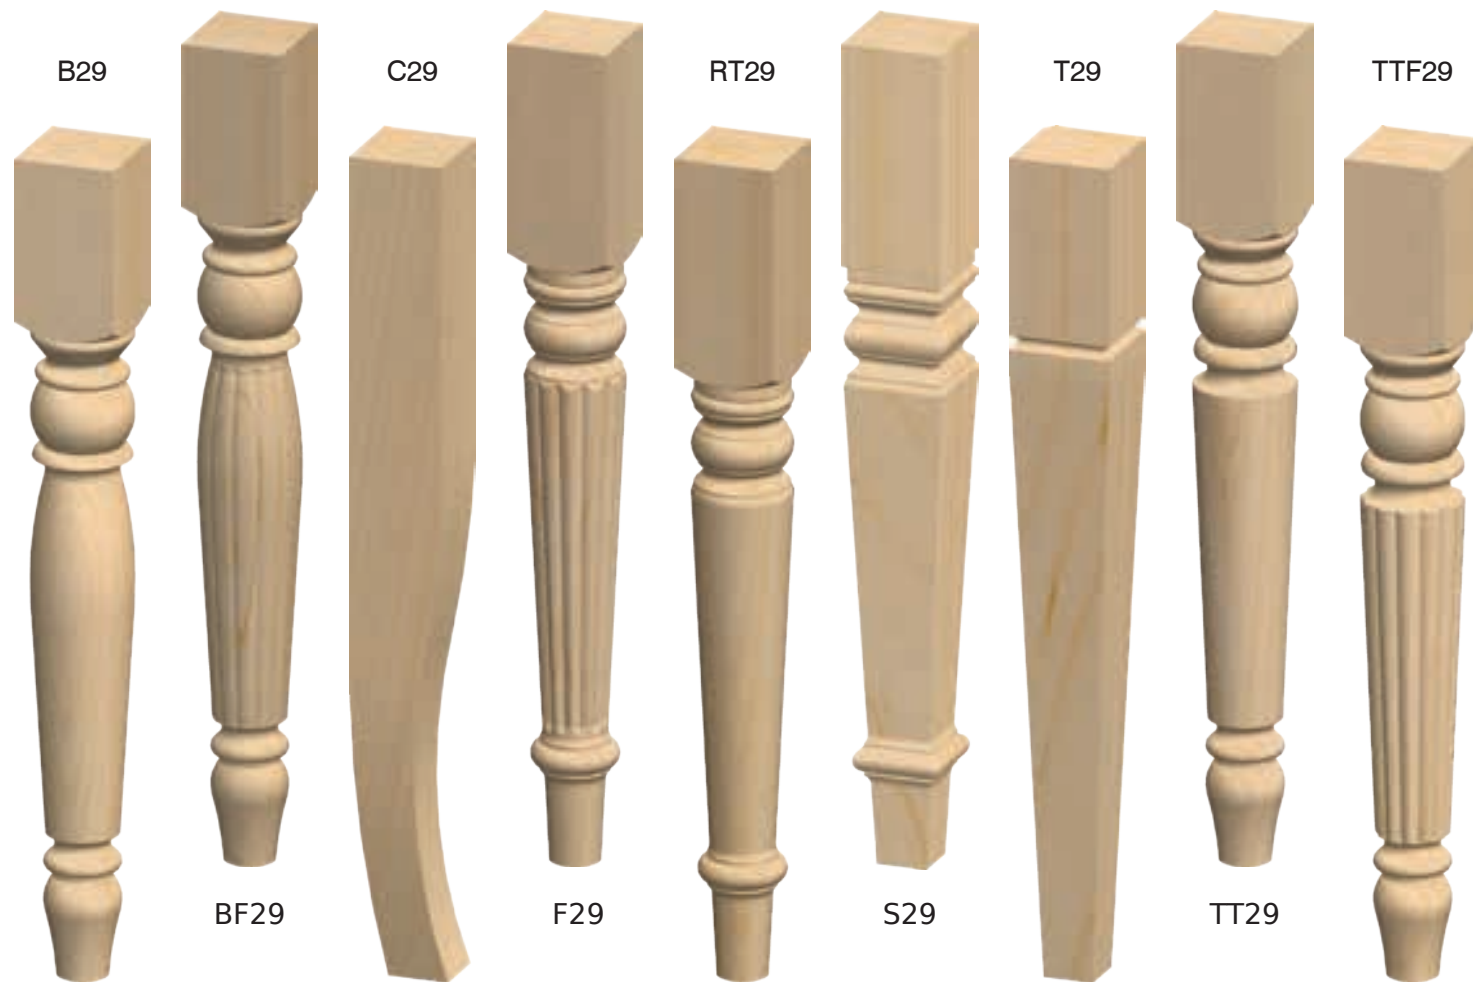

TABLE LEGS

These legs are customizable on the Reesor table. Subtract the cost of the T29 leg as shown on the Reesor and add the cost of desired leg.