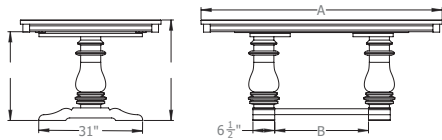

AMBASSADOR DINING SET

Inspired by Art Deco

TABLE SPECS

Dimensions

A	B	C	D	E
42"	17"	72 – 84"	38"	26¾"
48"	21"	96 – 120"	45"	26¾"
54"	23"			

Centre Extension Configuration

Widths	42," 48," 54"
Lengths	72," 84," 96"
Top Thickness	1, 1¼"
Leaf Opening	48"
Leaf Opening	12," 16," 18"
Leaf Storage	Yes—See Pg 203

Solid Top Configuration

Widths	42," 48," 54"
Lengths	72," 84," 96," 108," 120"
Top Thickness	1, 1¼"
End Extension Option	Yes
End Extension Type	Pullout Skirt

STANFORD CHAIR

Total Height	33"
Seat Height	18"
Width	19"
Total Depth	21"
Seat Depth	17"
Seat Material	Fabric, Leather, Wood

EXCHANGE PLACE SIDEBOARD

Depth	19"
Width	60," 66," 72"
Height	37"
Drawers	2 Interior
Shelves	Adjustable

BLACK SEA DINING SET

Inspired by Old World

TABLE SPECS

Dimensions

	A	B	C	E
72"	28 1/4"			
84"	40 1/4"			
96"	52 1/4"			
108"	58 1/4"			
120"	66 1/4"			

Solid Top Configuration

Widths	42", 48"
Lengths	72", 84", 96", 108", 120"
Top Thickness	1 1/4" (appears 2 1/2")
Breadboard Width	3"
End Extension Option	Yes
End Extension Type	Drop-in

see Spartan pg 87 for single pedestal version