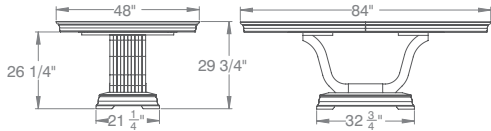

Widths	42," 48"
Lengths	66," 72," 84," 96"
Top Thickness	1"
Leaf Opening	48"
Lead Widths	12," 16," 18"
Leaf Storage	Yes—See Page 203

Solid Top Configuration

Widths	42," 48"
Lengths	66," 72," 84," 96"
Top Thickness	1"
End Extension Option	Yes
End Extension Type	Pullout Skirt

see Eastwood pg 98 for single pedestal version

DIXON CHAIR

Total Height	41½"
Seat Height	18"
Arm Height	26¼"
Arm Width	23¾"
Width	19"
Total Depth	22½"
Seat Depth	17½"

MORRIS PLAINS HUTCH & BUFFET

Depth	19¼"
Width	53," 67¾," 73"
Height	87"
Shelves	Fixed

PALAIS ROYAL DINING SET

Inspired by Art Deco

TABLE SPECS

Centre Extension Configuration

Widths	42," 48," 54"
Lengths	66," 72," 84," 96"
Top Thickness	1"
Leaf Opening	48"
Leaf Widths	12," 16," 18"
Leaf Storage	Yes—See Page 203