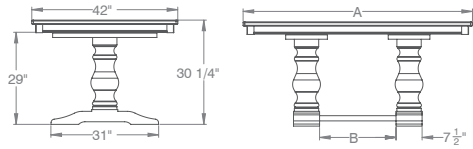

GRIMSHAW HALL SIDEBOARD

Depth	20"
Width	60," 72"
Height	40"
Shelves	Fixed

GRIMSHAW BENCH

Width	14"
Length	42" - 96"
Height	18"

GROPIUS DINING SET

Inspired by Modern

TABLE SPECS

Dimensions

	A	B
60"	23½"	
72"	33½"	
84"	45½"	
96"	57½"	

Solid Top Configuration

Widths	36," 42," 48"
Lengths	60," 72," 84," 96"
Top Thickness	1¼"
End Extension Option	Yes
End Extension Type	Plug-In

VAN GOGH CHAIR

Total Height	39"
Seat Height	18"
Width	18½"
Total Depth	22"
Seat Depth	17½"
Seat Material	Fabric, Leather, Wood

PARSONS CANADIAN CHAIR

Total Height	40½"
Seat Height	18½"
Width	20"
Total Depth	22"
Seat Depth	18"
Material	Fabric, Leather

JAMESTOWN DINING SET

Inspired by Old World

TABLE SPECS

Dimensions

	A	B
72"	28"	
84"	40"	
96"	52"	
108"	58"	
120"	66"	

Total Height	40 1/2"
Seat Height	18 1/2"
Width	20"
Total Depth	22"
Seat Depth	18"
Material	Fabric, Leather

LINCOLN SIDEBOARD

Depth	19"
Width	60," 72"
Height	40"
Shelves	Adjustable

JORDAN DINING SET

Inspired by Oriental