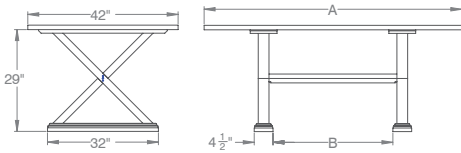

METRO SERVER

Depth	18"
Width	54" – 96"
Height	30"

MOORHOUSE DINING SET

Inspired by Old World

TABLE SPECS

Dimensions

	A	B
60"	25"	
72"	35"	
84"	47"	
96"	55"	
108"	63"	
120"	75"	

Solid Top Configuration