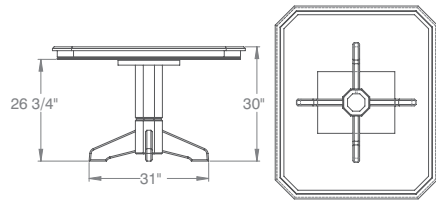

See Martin pg 50 for double pedestal version

COUNTRY CHAIR

Total Height	38"
Seat Height	18"
Arm Height	26 ¹ / ₄ "
Arm Width	25"
Width	18 ¹ / ₂ "
Total Depth	21 ¹ / ₂ "
Seat Depth	16 ¹ / ₂ "

LANCASTER HUTCH & BUFFET

Depth	19 ³ / ₄ "
Width	41," 48 ¹ / ₄ "
Height	82"
Shelves	Fixed

MIDTOWN DINING SET

Inspired by Scandinavian

TABLE SPECS

Centre Extension Configuration

Widths	36," 42," 48," 54," 60"
Lengths	36," 42," 48," 54," 60"
Top Thickness	1"
Leaf Opening	24"
Leaf Widths	12" 16," 18"
Leaf Storage	No