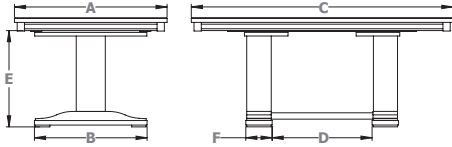

Widths	42," 48," 54"
Lengths	72," 84," 96," 108," 120"
Top Thickness	1 ¹ / ₄ ," 1 ³ / ₄ "
End Extension Option	Yes
End Extension Type	Pullout Skirt

SIESTA CHAIR

Total Height	40"
Seat Height	18 ¹ / ₂ "
Width	19 ³ / ₄ "
Total Depth	25"
Seat Depth	17"

NOTTINGHAM SIDEBOARD

Depth	19"
Width	60," 66," 72"
Height	37"
Shelves	Adjustable

ACROPOLIS BENCH

Width	14"
Length	42," 96"
Height	18"

PERSIAN DINING SET

Inspired by Old World

TABLE SPECS

Dimensions