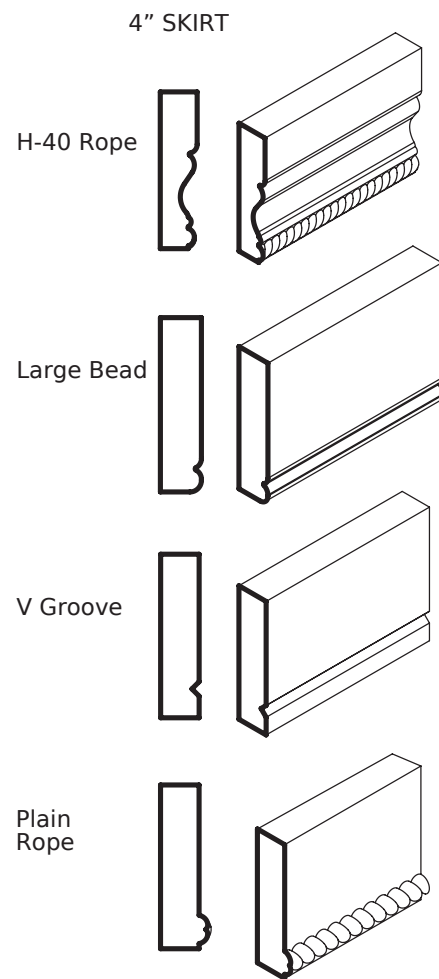

SKIRT PROFILES