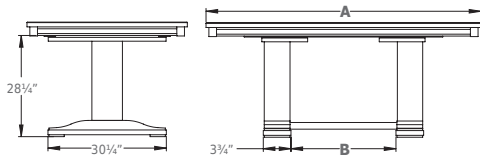

AUGUSTA CHAIR

Total Height	40 1/2"
Seat Height	18"
Width	20 1/2"
Total Depth	24 1/2"
Seat Depth	18"
Material	Fabric, Leather

WERKBUND CHAIR

Total Height	36"
Seat Height	18"
Width	18 1/2"
Total Depth	20 1/2"
Seat Depth	18"
Seat Material	Fabric, Leather, Wood

DANIELLE SIDEBOARD

Depth	19"
Width	60," 79"
Height	40"
Shelves	Adjustable

CASTLETON DINING SET

Inspired by Medieval

TABLE SPECS

Dimensions

A	B
60"	26½"
72"	36½"
84"	48½"
96"	56½"
108"	64½"
120"	76½"

Solid Top Configuration

Widths	36", 42", 48"
Lengths	60", 72", 84", 96", 108", 120"
Top Thickness	1¾"
End Extension Option	Yes
End Extension Type	Plug-in

SALWICK CHAIR

Total Height	36½"
Seat Height	18½"
Width	20"
Total Depth	23½"
Seat Depth	18"
Material	Fabric, Leather

CASTLETON BENCH

Width	14"
Length	42" - 96"
Height	18"

PARIS

CHARLESTOWN DINING SET

Inspired by Old World

TABLE SPECS

Dimensions

	A	B
4266 EXT	21 1/4"	
4272 EXT	21 1/4"	
4872 EXT	27 1/4"	
84" EXT	30 1/2"	
96" EXT	49"	
72" ST	28"	
84" ST	40"	
96" ST	52"	
108" ST	58"	
120" ST	66"	