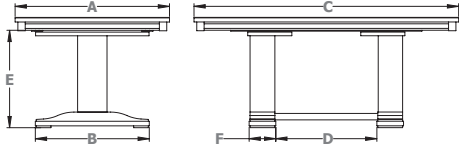

SHECHEM SERVER

Depth	18"
Width	42" thru 96"
Height	36"

SHECHEM BENCH

Depth	14"
Width	42" - 96"
Height	18"

SINGAPORE DINING SET

Inspired by Oriental

TABLE SPECS

Dimensions