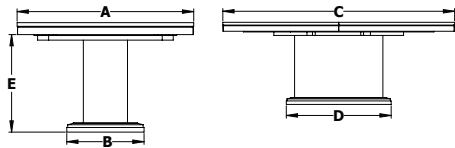

STOKENHAM BENCH

Height	18"
Width	14"
Length	42" - 96"

EDMUND SIDEBOARD

Depth	19"
Width	60", 72"
Height	40"
Shelves	Adjustable

STOCKHOLM DINING SET

Inspired by Scandinavian

TABLE SPECS

Dimensions

A	B	C	D	E
42"	21"	66"	40"	26¾"
48"		72"	40"	
		84"	48"	
		96"	60"	

Centre Extension Configuration

Widths	42," 48"
Lengths	66," 72," 84"
Top Thickness	1"
Leaf Opening	48"
Leaf Widths	12," 16," 18"
Leaf Storage	Yes—With no skirts