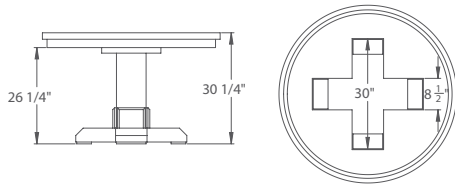

HONG KONG SIDEBOARD

Depth	19"
Width	60"
Height	40"
Shelves	Adjustable

SHREWSBURY DINING SET

Inspired by Old World

TABLE SPECS

Centre Extension Configuration

Widths	36," 42," 48," 54," 60"
Lengths	36," 42," 48," 54," 60"
Top Thickness	1 1/4," 1 3/4"
Leaf Opening	24"
Leaf Widths	12," 16," 18"
Leaf Storage	No