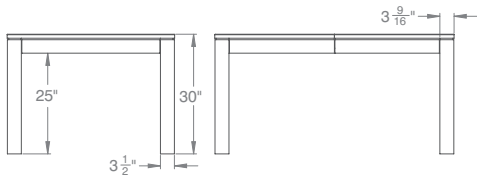

WILLIAMSBURG DINING SET

Inspired by Modern

TABLE SPECS

Centre Extension Configuration

Widths	36," 42," 48"
Lengths	36," 42," 48," 60," 72," 84"
Top Thickness	1"
Leaf Opening	36"
Leaf Widths	12," 16," 18"
Leaf Storage	Yes—See Page 203