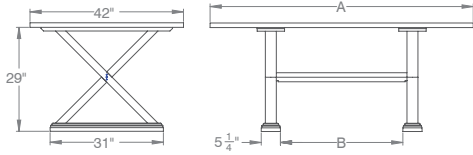

Width	14"
Length	42", 96"
Height	18"

GRIMSHAW HALL DINING SET

Inspired by Old World

TABLE SPECS

Dimensions

A	B
72"ST	28"
84"ST	40"
96"ST	52"
108"ST	58"
120"ST	66"

Solid Top Configuration

Widths	42," 48,"
Lengths	72," 84," 96," 108," 120"
Top Thickness	Dbl 1 1/4" (appears 2 1/2")
Breadboard Width	3"
End Extension Option	Yes
End Extension Type	Drop-In

see Shrewsbury pg 116 for single pedestal version

This table and sideboard come standard ruff-cut with V-grooves in top to create plank look.

SEVERN CHAIR (RUSTIC)

Total Height	39 1/2"
Seat Height	18"
Width	18 1/2"
Total Depth	21 3/4"
Seat Depth	17"
Seat Material	Fabric, Leather, Wood

GRIMSHAW HALL SIDEBOARD

Depth	20"
Width	60," 72"
Height	40"
Shelves	Fixed

GRIMSHAW BENCH

Width	14"
Length	42" - 96"
Height	18"

GROPIUS DINING SET

Inspired by Modern

TABLE SPECS

Dimensions

	A	B
60"	23½"	
72"	33½"	
84"	45½"	
96"	57½"	

Solid Top Configuration

Widths	36," 42," 48"
Lengths	60," 72," 84," 96"
Top Thickness	1¼"
End Extension Option	Yes
End Extension Type	Plug-In

VAN GOGH CHAIR

Total Height	39"
Seat Height	18"
Width	18½"
Total Depth	22"
Seat Depth	17½"
Seat Material	Fabric, Leather, Wood