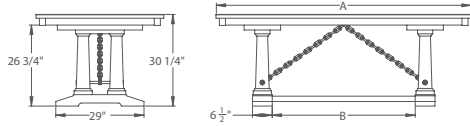

Centre Extension Configuration

Widths	42," 48," 54"
Lengths	72," 84," 96"
Top Thickness	1"
Leaf Opening	48"
Leaf Widths	12," 16," 18"
Leaf Storage	Yes—See Page 203

Solid Top Configuration

Widths	42," 48," 54"
Lengths	72," 84," 96," 108," 120"
Top Thickness	1"
End Extension Option	Yes
End Extension Type	Pullout Skirt

STANFORD CHAIR

Total Height	33"
Seat Height	18"
Width	19"
Total Depth	21"
Seat Depth	17"
Seat Material	Fabric, Leather, Wood

SHARD SIDEBOARD

Depth	19"
Width	66"
Height	32"

SHECHEM DINING SET

Inspired by Old World

TABLE SPECS

Dimensions

	A	B
4266 EXT	25"	
4272 EXT	25"	
4872 EXT	31"	
84" EXT	35 1/2"	
96" EXT	50"	
72" ST	28"	
84" ST	40"	
96" ST	52"	
108" ST	58"	
120" ST	66"	

Centre Extension Configuration

Widths	42," 48," 54"
Lengths	66," 72," 84," 96"
Top Thickness	1," 1 1/4"
Leaf Opening	48"
Leaf Widths	12," 16," 18"
Leaf Storage	Yes—See Page 203