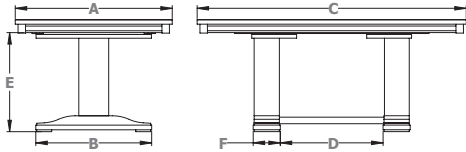

see Valencia pg 120 for single pedestal version

EASTBROOK CHAIR

Total Height	38¾"
Seat Height	18"
Width	18"
Total Depth	23"
Seat Depth	17½"
Seat Material	Fabric, Leather, Wood

PORTO SIDEBOARD

Depth	19"
Width	60," 72"
Height	40"
Shelves	Adjustable

MADRID BENCH

Width	14"
Length	42," 96"
Height	18"

MARTIN DINING SET

Inspired by Country

TABLE SPECS

Dimensions

A	B
42 – 48"	31"

Top Thickness	C	D	F
1"	60"	20¼"	1¾"
1"	66 – 72"	24¼"	1¾"
1"	84 – 96"	36¼"	1¾"
1¼"	60"	19½"	2½"
1¼"	66 – 72"	23½"	2½"
1¼"	84 – 96"	35½"	2½"

Centre Extension Configuration

Widths	42," 48"
Lengths	60," 66," 72," 84," 96"
Top Thickness	1" – 1¼"
Leaf Opening	48"
Leaf Widths	12," 16," 18"
Leaf Storage	Yes—See Page 203

Solid Top Configuration

Widths	42," 48"
Lengths	60," 66," 72," 84," 96"
Top Thickness	1" – 1¼"