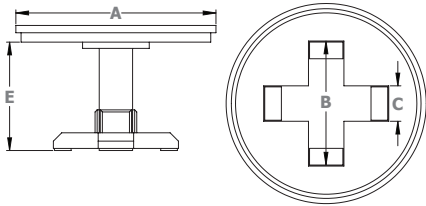

VALENCIA DINING SET

Inspired by Spanish

TABLE SPECS

Dimensions

	A	B	C	D
36 – 48"	31"	7¼"	26¾"	
54"	35"	7¼"		
60"	35"	9¼"		

Centre Extension Configuration

Widths	36," 42," 48," 54," 60"
Lengths	36," 42," 48," 54," 60"
Top Thickness	1," 1¼"
Leaf Opening	24"
Leaf Widths	12," 16," 18"
Leaf Storage	No

Solid Top Configuration

Widths	36," 42," 48," 54," 60"
Lengths	36," 42," 48," 54," 60"
Top Thickness	1," 1¼"

See Madrid pg 48 for double pedestal version