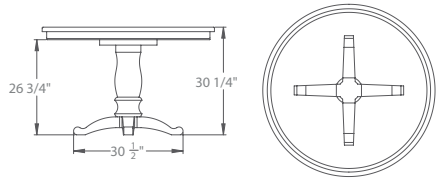

KIMBERLY CREST DINING SET

Inspired by French

TABLE SPECS

Centre Extension Configuration

Widths	36," 42," 48," 54," 60"
Lengths	36," 42," 48," 54," 60"
Top Thickness	1," 1 1/4"
Leaf Opening	24"
Leaf Widths	12," 16," 18"
Leaf Storage	No

Solid Top Configuration

Widths	36," 42," 48," 54," 60"
Lengths	36," 42," 48," 54," 60"
Top Thickness	1," 1 1/4"