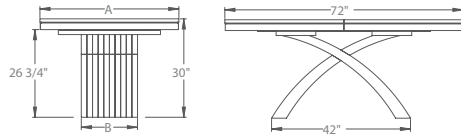

EMPIRE DINING SET

Inspired by Art Deco

TABLE SPECS

Dimensions

A	B	C	D	E
42"	17"	72 – 120"	45½"	26¾"
48"	21"			26¾"
54"	25"			26¾"

Centre Extension Configuration

Widths	42," 48," 54"
Lengths	72," 84," 96"
Top Thickness	1"
Leaf Opening	48"
Leaf Widths	12," 16," 18"
Leaf Storage	Yes—See Psge 203

Solid Top Configuration

Widths	42," 48," 54"
Lengths	72," 84," 96," 108," 120"
Top Thickness	1"
End Extension Option	Yes
End Extension Type	Pullout Skirt

MACY CHAIR

Total Height	43½"
Seat Height	18"
Width	20½"
Total Depth	23¼"
Seat Depth	18¼"
Seat Material	Fabric, Leather, Wood

ROMA SERVER

Depth	17"
Width	66 – 96"
Height	30"

FIFTH AVENUE DINING SET

Inspired by Art Deco

TABLE SPECS

Dimensions

A	B
42"	15¾"
48"	17½"
54"	21"

Centre Extension Configuration

Widths	42," 48," 54"
Lengths	72," 84," 96"
Top Thickness	1"
Leaf Opening	48"
Leaf Widths	12," 16," 18"
Leaf Storage	Yes—See Page 203

Solid Top Configuration

Widths	42," 48," 54"
Lengths	72," 84," 96," 108," 120"
Top Thickness	1"
End Extension Option	Yes
End Extension Type	Pullout Skirt