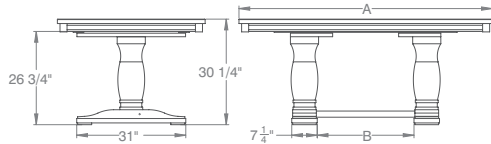

NOTE: This table comes standard with a live edge.

FAIRMONT CHAIR

Total Height	41"
Seat Height	19"
Width	26"
Total Depth	26½"
Seat Depth	19½"
Material	Fabric, Leather

MARRIOT CHAIR

Total Height	41"
Seat Height	18¼"
Width	18¾"
Total Depth	23"
Seat Depth	17½"
Material	Fabric, Leather, Wood

LANSING SERVER

Depth	18"
Width	42" thru 96"
Height	30"

MADRID DINING SET

Inspired by Spanish

TABLE SPECS

Dimensions

	A	B
4266 EXT	21½"	
4272 EXT	21½"	
4872 EXT	27½"	
84" EXT	30¾"	
96" EXT	49¼"	
72" ST	27½"	
84" ST	39½"	
96" ST	51½"	
108" ST	57½"	
120" ST	65½"	

Centre Extension Configuration

Widths	42," 48"
Lengths	66," 72," 84," 96"
Top Thickness	1," 1¼"
Leaf Opening	48"
Leaf Widths	12," 16," 18"
Leaf Storage	Yes—See Page 203

Solid Top Configuration

Widths	42," 48"
Lengths	72," 84," 96," 108," 120"
Top Thickness	1," 1¼"
End Extension Option	Yes
End Extension Type	Pullout Skirt

MADRID BENCH

Width	14"
Length	42," 96"
Height	18"

MARTIN DINING SET

Inspired by Country

TABLE SPECS

Dimensions

A	B
42 – 48"	31"

Top Thickness	C	D	F
1"	60"	20¼"	1¾"
1"	66 – 72"	24¼"	1¾"
1"	84 – 96"	36¼"	1¾"
1¼"	60"	19½"	2½"
1¼"	66 – 72"	23½"	2½"
1¼"	84 – 96"	35½"	2½"