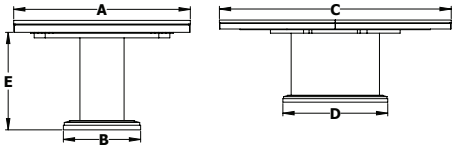

Inspired by Modern

TABLE SPECS

Dimensions

	A	B
60"	28	
72"	38	
84"	48	
96"	56	
108"	64	
120"	76	

Solid Top Configuration

Widths	42," 48"
Lengths	60," 72," 84," 96," 108," 120"
Top Thickness	1¾"
End Extension Option	Yes
End Extension Type	Plug-in

This base is done in mirror chrome.

SALWICK CHAIR

Total Height	36½"
Seat Height	18½"
Width	20"
Total Depth	23½"
Seat Depth	18"
Material	Fabric, Leather

MIES SIDEBOARD

Depth	19"
Width	60", 72"
Height	36"
Shelves	Adjustable

EMPIRE DINING SET

Inspired by Art Deco

TABLE SPECS

Dimensions

A	B	C	D	E
42"	17"	72 – 120"	45½"	26¾"
48"	21"			26¾"
54"	25"			26¾"

Centre Extension Configuration

Widths	42," 48," 54"
Lengths	72," 84," 96"
Top Thickness	1"
Leaf Opening	48"
Leaf Widths	12," 16," 18"
Leaf Storage	Yes—See Psge 203

Solid Top Configuration

Widths	42," 48," 54"
Lengths	72," 84," 96," 108," 120"
Top Thickness	1"
End Extension Option	Yes
End Extension Type	Pullout Skirt

MACY CHAIR

Total Height	43½"
Seat Height	18"
Width	20½"
Total Depth	23¼"
Seat Depth	18¼"
Seat Material	Fabric, Leather, Wood