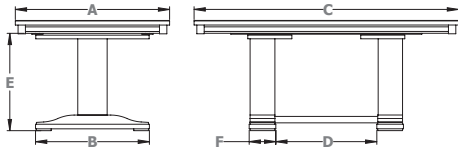

MOORHOUSE BENCH

Width	14"
Length	42", 96"
Height	18"

MORRIS PLAINS DINING SET

Inspired by Mission

TABLE SPECS

Dimensions

	A	B	C	D	E	F
	42 - 48"	31"	66 - 72"	23½"	26¾"	2½"
			84 - 96"	35½"	26¾"	2½"

Centre Extension Configuration

Widths	42," 48"
Lengths	66," 72," 84," 96"
Top Thickness	1"
Leaf Opening	48"
Lead Widths	12," 16," 18"
Leaf Storage	Yes—See Page 203

Solid Top Configuration

Widths	42," 48"
Lengths	66," 72," 84," 96"
Top Thickness	1"
End Extension Option	Yes
End Extension Type	Pullout Skirt