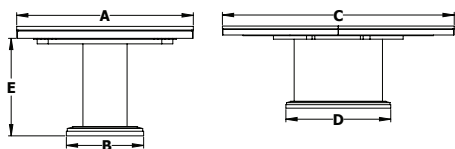

CAMPUS CHAIR SPECS

Total Height	38¾"
Seat Height	18"
Width	18"
Total Depth	23"
Seat Depth	17½"
Seat Material	Fabric, Leather, Wood

SHARD DINING SET

Inspired by Art Deco

TABLE SPECS

Dimensions

A	B	C	D	E
42"	15¾"	72 - 96"	45½"	26¾"
48"	17½"	108" - 120"	51½"	26¾"
54"	21"			26¾"

Centre Extension Configuration

Widths	42," 48," 54"
Lengths	72," 84," 96"
Top Thickness	1"
Leaf Opening	48"
Leaf Widths	12," 16," 18"
Leaf Storage	Yes—See Page 203

Solid Top Configuration

Widths	42," 48," 54"
Lengths	72," 84," 96," 108," 120"
Top Thickness	1"
End Extension Option	Yes
End Extension Type	Pullout Skirt