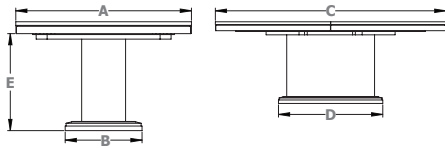

TABLE SPECS

Dimensions

	A	B	C	D	E
	42"	18"	42"	18"	26¾"
	48"	22"	48"	22"	
	54"	26"	54"	26"	

Centre Extension Configuration

Widths	42," 48," 54"
Lengths	42," 48," 54"
Top Thickness	1"
Leaf Opening	24"
Leaf Widths	12," 16," 18"
Leaf Storage	No