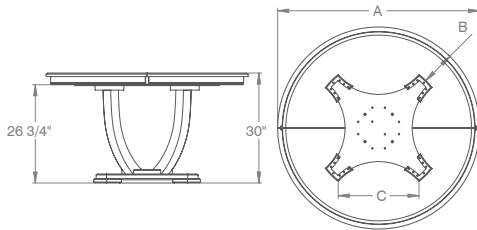

VERSAILLES DINING SET

Inspired by Art Deco

TABLE SPECS

Dimensions

A	B	C	D	F
42 – 48"	32"	72ST	40½"	3¾"
		84ST	50½"	
		96ST	59½"	
		108ST	72"	
		120ST	72"	

Solid Top Configuration

Widths	42," 48"
Lengths	72," 84," 96," 108," 120"
Top Thickness	1¼"
End Extension Option	Yes
End Extension Type	Plug-In

PARSONS CANADIAN CHAIR

Total Height	40½"
Seat Height	18½"
Width	20"
Total Depth	22"
Seat Depth	18"
Material	Fabric, Leather

Single Pedestal Tables

ABBEY DINING SET

Inspired by Gothic

TABLE SPECS

Dimensions

	A	B	C
36"	3 1/4"	17"	
42"	6 1/4"	17"	
48"	9 1/4"	17"	
54"	8 1/4"	22 1/2"	
60"	11 1/4"	22 1/2"	

Centre Extension Configuration

Widths	36," 42," 48," 54," 60"
Lengths	36," 42," 48," 54," 60"
Top Thickness	1"
Leaf Opening	24"
Leaf Opening	12," 16," 18"
Leaf Storage	No

Solid Top Configuration

Widths	36," 42," 48," 54," 60"
Lengths	36," 42," 48," 54," 60"
Top Thickness	1"