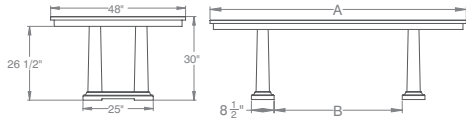

A	B	C	D	E
42"	16"	72"	36"	27½"
48"	18"	84"	42"	
54"	21"	96"	50"	
		108"	54"	
		120"	60"	

Solid Top Configuration

Widths	42", 48", 54"
Lengths	72", 84", 96", 108", 120"
Top Thickness	Dbt 1¼" (appears 2½")
End Extension Option	No

DORSA CHAIR

Total Height	38"
Seat Height	18½"
Width	20"
Total Depth	24"
Seat Depth	17½"
Material	Fabric, Leather

WRIGHT SIDEBOARD

Depth	20"
Width	60", 66", 72"
Height	36"
Drawers	2 Interior
Shelves	Adjustable

ACROPOLIS DINING SET

Inspired by Gothic

TABLE SPECS

Dimensions

A	B
72"	27"
84"	39"
96"	48"
108"	59"
120"	69"

Centre Extension Configuration

Widths	42," 48," 54"
Lengths	72," 84," 96"
Top Thickness	1 1/4," 1 3/4"
Leaf Opening	48"
Leaf Widths	12," 16," 18"
Leaf Storage	No

Solid Top Configuration

Widths	42," 48," 54"
Lengths	72," 84," 96," 108," 120"
Top Thickness	1 1/4," 1 3/4"
End Extension Option	Yes
End Extension Type	Pullout Skirt

AUGUSTA CHAIR

Total Height	40 1/2"
Seat Height	18"
Arm Height	26 1/2"
Width	20 1/2"
Total Depth	24 1/2"
Seat Depth	18"
Seat Material	Fabric, Leather