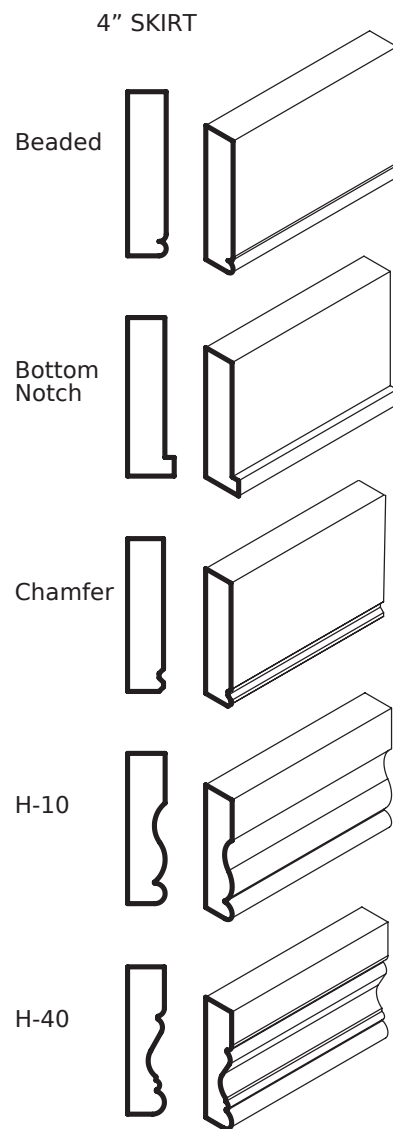

SKIRT PROFILES