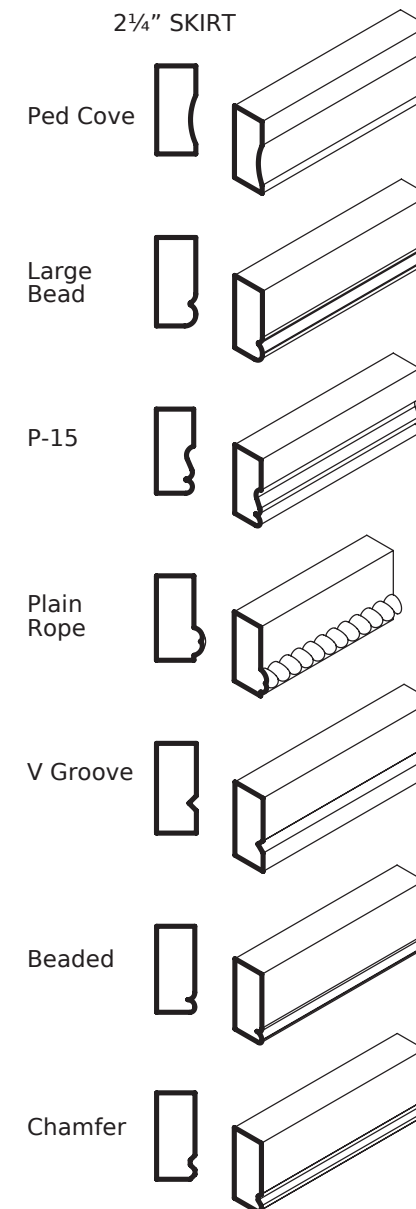

SKIRT PROFILES