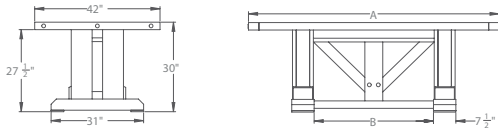

Centre Extension Configuration

Widths	42," 48," 54"
Lengths	66," 72," 84," 96"
Top Thickness	1," 1 1/4"
Leaf Opening	48"
Leaf Widths	12," 16," 18"
Leaf Storage	Yes-See Page 203

Solid Top Configuration

Widths	42," 48," 54"
Lengths	72," 84," 96," 108," 120"
Top Thickness	1," 1 1/4"
End Extension Option	Yes
End Extension Type	Pullout Skirt

MORROW CHAIR

Total Height	37"
Seat Height	18"
Width	19"
Total Depth	21 1/2"
Seat Depth	17 1/2"
Seat Material	Fabric, Leather, Wood

ELLIS SIDEBOARD

Depth	19"
Width	60", 72"
Height	40"
Shelves	Fixed

GOLDEN GATE BENCH

Width	14"
Length	42", 96"
Height	18"

GRIMSHAW HALL DINING SET

Inspired by Old World

TABLE SPECS

Dimensions

A	B
72"ST	28"
84"ST	40"
96"ST	52"
108"ST	58"
120"ST	66"

Solid Top Configuration

Widths	42," 48,"
Lengths	72," 84," 96," 108," 120"
Top Thickness	Dbl 1 1/4" (appears 2 1/2")
Breadboard Width	3"
End Extension Option	Yes
End Extension Type	Drop-In