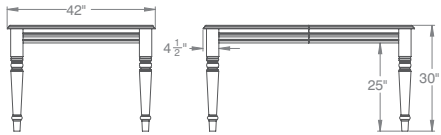

Sollid Top Configuration

Widths	36," 42," 48"
Lengths	48," 60," 72," 84," 96," 108," 120"
Top Thickness	1"

Legs come through top

SHERATON TABLE

Inspired by Gothic

Centre Extension Configuration

Widths	36," 42," 48"
Lengths	36," 42," 48," 60," 72," 84"
Top Thickness	1"
Leaf Opening	36"
Leaf Widths	12," 16," 18"
Leaf Storage	Yes—See Page 203
Constraints	p171