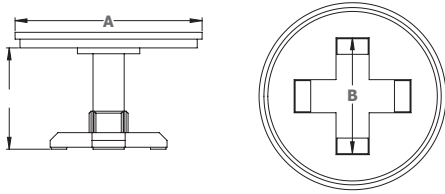

DANISH DINING SET

Inspired by Scandinavian

TABLE SPECS

Dimensions

	A	B	C	E
36"	34½"	2½" – 1½"		26¾"
42"	34½"	2½" – 1½"		
48"	34½"	2½" – 1½"		
54"	40½"	2½" – 1½"		
60"	40½"	2½" – 1½"		

Centre Extension Configuration

see Sweden pg 82 for double pedestal version

ATHENA CHAIR

Total Height	39¾"
Seat Height	18"
Arm Height	26"
Arm Width	23¼"
Width	19"
Total Depth	20"
Seat Depth	16½"
Seat Material	Fabric, Leather, Wood

OPERA CHAIR

Total Height	37"
Seat Height	18"
Width	19¾"
Total Depth	22"
Seat Depth	17½"
Seat Material	Fabric, Leather, Wood

DUTCHESS DINING SET

Inspired by Old World

TABLE SPECS

Dimensions

	A	B
48" EXT	48"	24"
54" EXT	54"	28"
60" EXT	60"	30"
48" ST	48"	22"
54" ST	54"	24"
60" ST	60"	28"