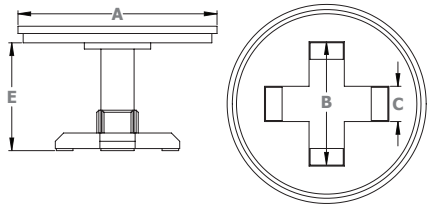

see Morris Plains pg 58 for double pedestal version

MISSION CHAIR

Total Height	47"
Seat Height	18½"
Total Width	18"
Arm Width	25"
Arm Height	26¼"
Total Depth	24¼"
Seat Depth	18"

EASTWOOD CORNER CUPBOARD

Size	22"D x 35"W
	28"D x 40"W
Height	80"
Shelves	Fixed

EIFFEL DINING SET

Inspired by Art Deco

TABLE SPECS

Dimensions

A	B	C	D
36 – 48"	21½"	2¾"	29"

Drop Leaf Configuration

Diameters	36," 42," 48"
Top Thickness	1"
Leaf Widths	10"

HARVARD CHAIR