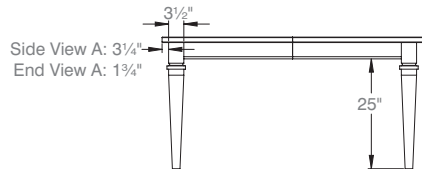

VIENNA DINING SET

Inspired by French

TABLE SPECS

Centre Extension Configuration

Widths	36," 42," 48"
Lengths	36," 42," 48," 60," 72," 84"
Top Thickness	1"
Leaf Opening	36"
Leaf Widths	12," 16," 18"
Leaf Storage	Yes—See Page 203

Solid Top Configuration

Width	36," 42," 48"
Lengths	36," 42," 48," 60," 72," 84," 96," 108," 120"
Top Thickness	1"