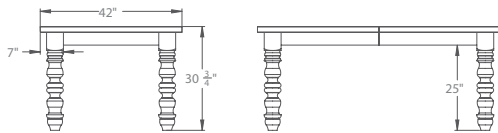

DARIUS DINING SET

Inspired by Old World

TABLE SPECS

Centre Extension Configuration

Widths	36," 42," 48"
Lengths	36," 42," 48," 60," 72," 84"
Top Thickness	1 1/4," 1 3/4"
Leaf Opening	36"
Leaf Widths	12," 16," 18"
Leaf Storage	Yes—See Page 203