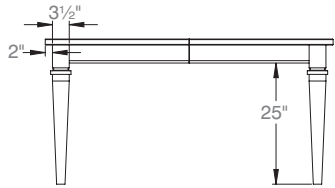

ATLANTA CHAIR

Total Height	39½"
Seat Height	18"
Width	19"
Total Depth	22½"
Seat Depth	17½"

REESOR DINING SET

Inspired by Modern

TABLE SPECS

Centre Extension Configuration

Widths	36," 42," 48"
Lengths	36," 42," 48," 60," 72," 84"
Top Thickness	1," 1 1/4," 1 3/4,"
Leaf Opening	48"
Leaf Widths	12," 16," 18"
Leaf Storage	Yes—See Page 203