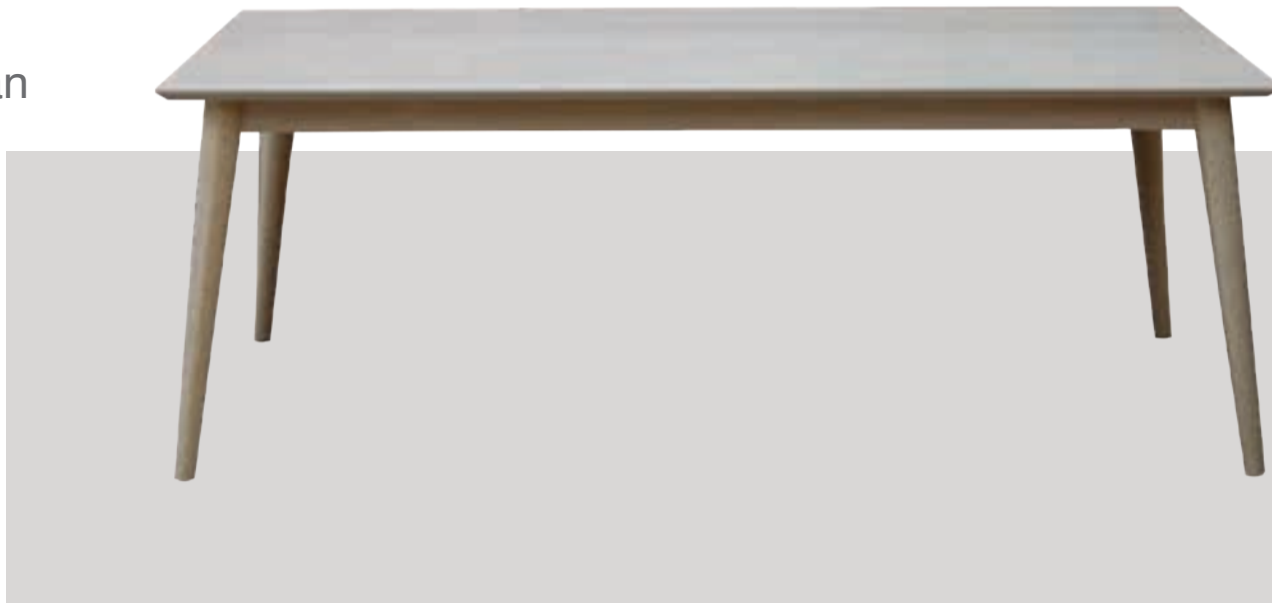

OSLO TABLE

Inspired by Scandinavian

Centre Extension Configuration

Widths	36," 42," 48"
Lengths	36," 42," 48," 60," 72," 84"
Top Thickness	1"
Leaf Opening	36"
Leaf Widths	12," 16," 18"
Leaf Storage	Yes - See Page 203

Sollid Top Configuration

Widths	36," 42," 48"
Lengths	36," 42," 48," 60," 72," 84," 96," 108," 120"
Top Thickness	1"