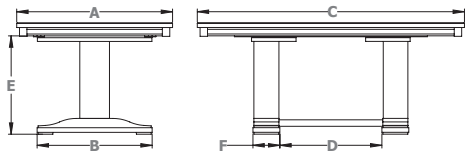

URBAN CLASSIC DINING SET

Inspired by Scandinavian

TABLE SPECS

Dimensions

A	B	C	D	E
42 – 48"	31"	60"	20¼"	26¾"
		66 – 72"	24¼"	26¾"
		84 – 96"	36¼"	26¾"

Centre Extension Configuration

Widths	42," 48"
Lengths	66," 72," 84," 96"
Top Thickness	1"
Leaf Opening	48"
Leaf Widths	12," 16," 18"
Leaf Storage	Yes—See Page 203

Solid Top Configuration

Widths	42," 48"
Lengths	66," 72," 84," 96," 108," 120"
Top Thickness	1"

see Midtown pg 110 for single pedestal version