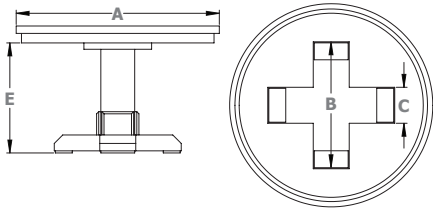

HUDSON CHAIR

Total Height	39"
Seat Height	18"
Width	17"
Total Depth	20 3/4"
Seat Depth	15"
Seat Material	Fabric, Leather, Wood

LANCASTER DINING SET

Inspired by Country

TABLE SPECS

Dimensions

	A	B	C	E
36 – 48"	31"			26 ³ / ₄ "
54"	34"		If 1" Thick Top = 1.75"	
60"	34"		If 1 ¹ / ₄ " Thick Top = 2 ¹ / ₂ "	