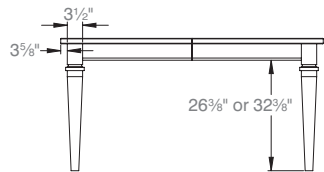

BAUHAUS DINING SET

Inspired by Modern

TABLE SPECS

Centre Extension Configuration

Widths	36," 42," 48"
Lengths	36," 42," 48," 60," 72," 84"
Top Thickness	1"
Leaf Opening	36"
Leaf Widths	12," 16," 18"
Leaf Storage	Yes—See Page 203

Solid Top Configuration

Widths	36," 42," 48"
Lengths	36," 42," 48," 60," 72," 84," 96," 108," 120"
Top Thickness	1"