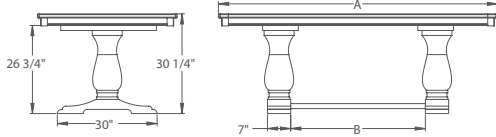

SKAGEN DINING SET

Inspired by Scandinavian

TABLE SPECS

Dimensions

	A	B	C	D	E
	42"	30"	66"	50"	26 ³ / ₄ "
	48"	30"	72"	56"	26 ³ / ₄ "
		30"	84"	60"	26 ³ / ₄ "
		30"	96"	64"	26 ³ / ₄ "

Centre Extension Configuration

Widths	42", 48"
Lengths	66", 72", 84"
Top Thickness	1"
Leaf Opening	48"
Leaf Widths	12", 16", 18"
Leaf Storage	Yes - with no skirts

Solid Top Configuration

Widths	42", 48"
Lengths	72", 84", 96"
Top Thickness	1"
End Extension Option	No

NOTE: Extensions do not have skirts in order to self store.

WIND CHAIR

Total Height	30 ³ / ₄ "
Seat Height	18 ¹ / ₄ "
Width	18"
Total Depth	20"
Seat Depth	16 ¹ / ₂ "
Material	Fabric, Leather, Wood

SOCRATES DINING SET

Inspired by Old World

TABLE SPECS

Dimensions

	A	B
4266 EXT	21"	
4272 EXT	21"	
4872 EXT	27"	
84" EXT	30½"	
96" EXT	49½"	
72" ST	28"	
84" ST	40"	
96" ST	52"	
108" ST	58"	
120" ST	66"	

Centre Extension Configuration