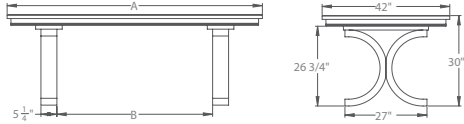

Solid Top Configuration

Widths	42", 48"
Lengths	72", 84", 96", 108", 120"
Top Thickness	1 1/4" (appears 2 1/2")
Breadboard Width	3"
End Extension Option	Yes
End Extension Type	Drop-in

see Spartan pg 87 for single pedestal version

BLACK SEA BENCH

Width	14"
Length	42" - 96"
Height	18"

BLACK SEA SERVER

Depth	18"
Width	42" - 96"
Height	30"

BROADWAY DINING SET

Inspired by Art Deco

TABLE SPECS

Dimensions

	A	B
72"ST	30 1/4"	
84"ST	42 1/4"	
96"ST	51 1/4"	
108"ST	62 1/4"	
120"ST	72 1/4"	

Solid Top Configuration

Widths	42," 48," 54"
Lengths	72," 84," 96," 108," 120"
Top Thickness	1," 1 1/4"
End Extension Option	Yes
End Extension Type	Pullout Skirt

DANIELLE SIDEBOARD

Depth	19"
Width	60," 79"
Height	40"
Shelves	Adjustable

CASTLETON DINING SET

Inspired by Medieval

TABLE SPECS

Dimensions

A	B
60"	26½"
72"	36½"
84"	48½"
96"	56½"
108"	64½"
120"	76½"

Solid Top Configuration