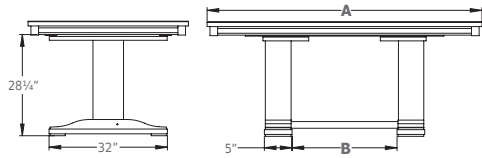

TABLE SPECS

Dimensions

	A	B	C	D	E	F
42 - 48"	28½"	66 - 72"	43¾"	26¾"	3"	
		84"	51¾"	26¾"	3"	
		96"	55¾"	26¾"	3"	

Centre Extension Configuration

Widths	42," 48"
Lengths	66," 72," 84," 96"
Top Thickness	1"
Leaf Opening	48"
Leaf Width	12" 16," 18"
Leaf Storage	Yes—See Page 203

Solid Top Configuration

Widths	42," 48"
Lengths	72," 84," 96," 108," 120"
Top Thickness	1"

CARDINAL CHAIR

Total Height	40"
Seat Height	18"
Arm Height	26"
Width	19½"
Total Depth	22"
Seat Depth	17"

BOURBON HUTCH & BUFFET

Depth	19¼"
Width	52," 66¾," 72"
Height	83"
Shelves in Hutch	Fixed
Shelves in Buffet	Adjustable

KLINT DINING SET

Inspired by Modern

TABLE SPECS

Dimensions

	A	B
60"	26"	
72"	36"	
84"	46"	
96"	54"	
108"	62"	
120"	74"	

Solid Top Configuration

Widths	42", 48"
Lengths	60", 72", 84", 96", 108", 120"
Top Thickness	1 3/4"
End Extension Option	No

This table features a "live edge" meaning that the natural outer edge of the tree's trunk is displayed along the edge of the table top. The bark is removed from the edges.