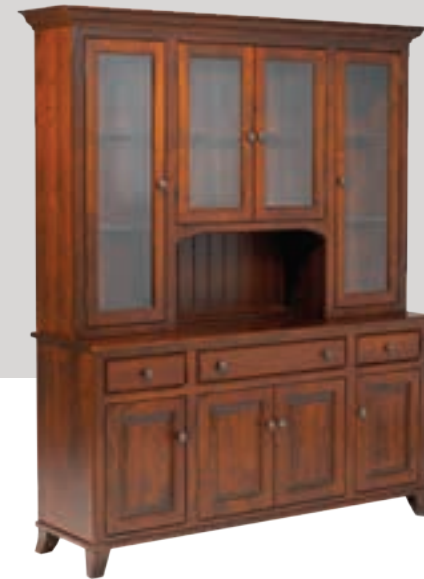

CARDINAL CHAIR

Total Height	40"
Seat Height	18"
Arm Height	26"
Width	19½"
Total Depth	22"
Seat Depth	17"

BOURBON HUTCH & BUFFET

Depth	19¼"
Width	52," 66¾," 72"
Height	83"
Shelves in Hutch	Fixed
Shelves in Buffet	Adjustable