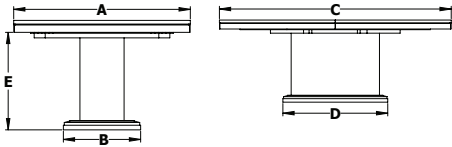

Total Height	40 1/2"
Seat Height	18 1/2"
Width	20"
Total Depth	22"
Seat Depth	18"
Material	Fabric, Leather

LINCOLN SIDEBOARD

Depth	19"
Width	60," 72"
Height	40"
Shelves	Adjustable

JORDAN DINING SET

Inspired by Oriental

TABLE SPECS

Dimensions

	A	B	C	D	E	F
42 - 48"	28½"	66 - 72"	43¾"	26¾"	3"	
		84"	51¾"	26¾"	3"	
		96"	55¾"	26¾"	3"	

Centre Extension Configuration

Widths	42," 48"
Lengths	66," 72," 84," 96"
Top Thickness	1"
Leaf Opening	48"
Leaf Width	12" 16," 18"
Leaf Storage	Yes—See Page 203