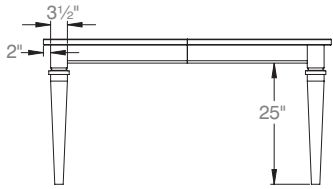

MANSFIELD DINING SET

Inspired by Old World

TABLE SPECS

Centre Extension Configuration

Widths	36," 42," 48"
Lengths	36," 42," 48," 60," 72," 84"
Top Thickness	1 3/4"
Leaf Opening	36"
Leaf Widths	12," 16," 18"
Leaf Storage	Yes—See Page 203

Solid Top Configuration

Widths	36," 42," 48"
Lengths	36," 42," 48," 60," 72," 84," 96," 108," 120"
Top Thickness	1 3/4"
End Extension Option	Yes
End Extension Type	Pullout Cover