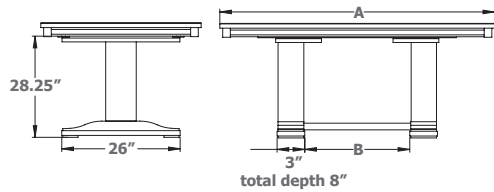

Solid Top Configuration

Widths	42," 48," 54"
Lengths	72," 84," 96," 108," 120"
Top Thickness	1"
End Extension Option	Yes
End Extension Type	Pullout Skirt

ELIZABETH CHAIR

Total Height	41"
Seat Height	18"
Width	17½"
Seat Depth	17¼"

SEOUL CHAIR

Total Height	39"
Seat Height	18"
Width	21"
Total Depth	25"
Seat Depth	17"
Material	Fabric, Leather

EMPRESS SIDEBOARD

Depth	19"
Width	60," 66," 72"
Height	40"
Shelves	Adjustable

PALISADES DINING SET

Inspired by Modern

TABLE SPECS

Dimensions

A	B	BB
60"	34"	24"
72"	44"	34"
84"	54"	44"
96"	62"	52"
108"	70"	60"
120"	82"	72"

Solid Top Configuration

Widths	42," 48"
Lengths	60," 72," 84," 96," 108," 120"
Top Thickness	1¾"