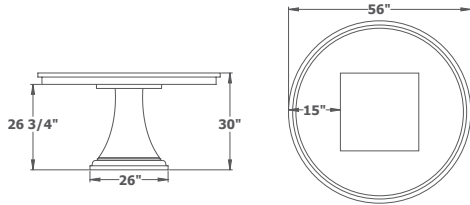

ATHENA CHAIR

Total Height	39 3/4"
Seat Height	18"
Arm Height	26"
Arm Width	23 1/4"
Width	19"
Total Depth	20"
Seat Depth	16 1/2"
Seat Material	Fabric, Leather, Wood

KEY WEST DINING SET

Inspired by Art Deco

TABLE SPECS

Centre Extension Configuration

Diameters	52," 54," 56," 60"
Top Thickness	1," 1 1/4"
Leaf Opening	24"
Leaf Widths	12," 16," 18"
Leaf Storage	No

Solid Top Configuration

Diameters	52," 54," 56," 60"
Top Thickness	1," 1 1/4"