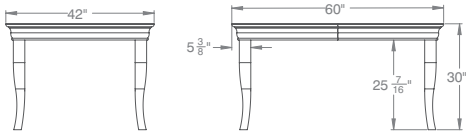

DARIUS SIDEBOARD

Depth	19"
Width	60," 72"
Height	40"
Shelves	Adjustable

FRENCH RIVIERA DINING SET

Inspired by French

TABLE SPECS

Centre Extension Configuration

Widths	36," 42," 48"
Lengths	36," 42," 48," 60," 72," 84"
Top Thickness	1"
Leaf Opening	36"
Leaf Widths	12," 16," 18"
Leaf Storage	Yes—See Page 203