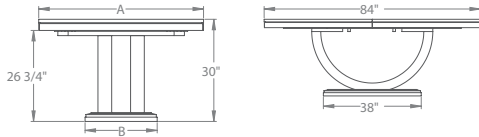

MADRID BENCH

Width	14"
Length	42," 96"
Height	18"

MARTIN DINING SET

Inspired by Country

TABLE SPECS

Dimensions

A	B
42 – 48"	31"

Top Thickness	C	D	F
1"	60"	20¼"	1¾"
1"	66 – 72"	24¼"	1¾"
1"	84 – 96"	36¼"	1¾"
1¼"	60"	19½"	2½"
1¼"	66 – 72"	23½"	2½"
1¼"	84 – 96"	35½"	2½"

Centre Extension Configuration

Widths	42," 48"
Lengths	66," 72," 84," 96"
Top Thickness	1," 1¼"
Leaf Opening	48"
Leaf Widths	12," 16," 18"
Leaf Storage	Yes—See Page 203

Solid Top Configuration

Widths	42," 48"
Lengths	72," 84," 96," 108," 120"
Top Thickness	1," 1¼"
End Extension Option	Yes
End Extension Type	Pullout Skirt

see Spartan pg 156 for single pedestal version

PARSON'S CANADIAN CHAIR

Total Height	40½"
Seat Height	18½"
Width	20"
Total Depth	22"
Seat Depth	18"
Chair Material	Fabric, Leather

MEDITERRANEAN SERVER

Depth	18"
Width	42" thru 96"
Height	30"

METRO DINING SET

Inspired by Art Deco

TABLE SPECS

Dimensions

A	B
42"	17"
48"	21"
54"	23"

Centre Extension Configuration

Widths	42," 48," 54"
Lengths	72," 84," 96"
Top Thickness	1"
Leaf Opening	48"
Leaf Widths	12," 16," 18"
Leaf Storage	Yes—See Page 203