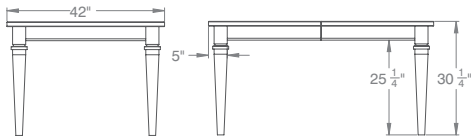

OXFORD CHAIR

Total Height	43"
Seat Height	18"
Arm Height	25½"
Arm Width	25"
Width	20"
Total Depth	22½"
Seat Depth	17¼"

Leg Tables

ARIZONA DINING SET

Inspired by Spanish

TABLE SPECS

Centre Extension Configuration