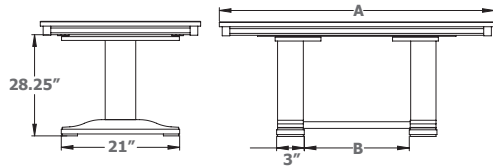

Depth	19¼"
Width	52," 66¾," 72"
Height	83"
Shelves in Hutch	Fixed
Shelves in Buffet	Adjustable

KLINT DINING SET

Inspired by Modern

TABLE SPECS

Dimensions

	A	B
60"	26"	
72"	36"	
84"	46"	
96"	54"	
108"	62"	
120"	74"	

Solid Top Configuration

Widths	42", 48"
Lengths	60", 72", 84", 96", 108", 120"
Top Thickness	1 3/4"
End Extension Option	No

This table features a "live edge" meaning that the natural outer edge of the tree's trunk is displayed along the edge of the table top. The bark is removed from the edges.

STANFORD CHAIR

Total Height	33"
Seat Height	18"
Width	19"
Total Depth	21"
Seat Depth	17"
Material	Fabric, Leather, Wood

KLINT SERVER

Depth	18"
Width	42" - 96"
Height	30"

KLINT BENCH

Width	16"
Length	42" - 96"
Height	18"

LANSING DINING SET

Inspired by Modern

TABLE SPECS

Dimensions

A	B
60"	28"
72"	38"
84"	50"
96"	58"
108"	66"
120"	78"

Solid Top Configuration

Widths	42", 48"
Lengths	60", 72", 84", 96", 108", 120"
Top Thickness	1.75"