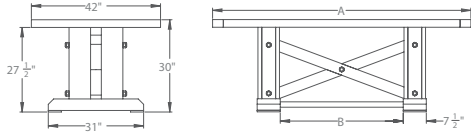

ACROPOLIS DINING SET

Inspired by Gothic

TABLE SPECS

Dimensions

A	B
72"	27"
84"	39"
96"	48"
108"	59"
120"	69"

Centre Extension Configuration

Widths	42," 48," 54"
Lengths	72," 84," 96"
Top Thickness	1 1/4," 1 3/4"
Leaf Opening	48"
Leaf Widths	12," 16," 18"
Leaf Storage	No

Solid Top Configuration

Widths	42," 48," 54"
Lengths	72," 84," 96," 108," 120"
Top Thickness	1 1/4," 1 3/4"
End Extension Option	Yes
End Extension Type	Pullout Skirt

AUGUSTA CHAIR

Total Height	40 1/2"
Seat Height	18"
Arm Height	26 1/2"
Width	20 1/2"
Total Depth	24 1/2"
Seat Depth	18"
Seat Material	Fabric, Leather

ACROPOLIS

Height	18"
Width	14"
Length	42 – 96"

WESTMINSTER SIDEBOARD

Depth	19"
Width	60," 66," 72"
Height	40"
Shelves	Adjustable

ACTON CENTRAL DINING SET

Inspired by Old World

TABLE SPECS

Dimensions

	A	B
72"ST	28"	
84"ST	40"	
96"ST	52"	
108"ST	58"	
120"ST	66"	

Solid Top Configuration

Widths	42," 48,"
Lengths	72," 84," 96," 108," 120"
Top Thickness	Db1 1¼" (appears 2½")
Breadboard Width	3"
End Extension Option	Yes
End Extension Type	Drop-in