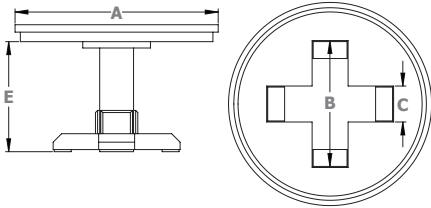

AUGUSTA CHAIR

Total Height	40½"
Seat Height	18"
Width	20½"
Total Depth	24½"
Seat Depth	18"
Material	Fabric, Leather

EASTWOOD DINING SET

Inspired by Mission

TABLE SPECS

Dimensions

	A	B	C	D
36"	31"	2½"	26¾"	
42"	31"	2½"		
48"	31"	2½"		
54"	37"	2½"		
60"	37"	2½"		

see Morris Plains pg 58 for double pedestal version

MISSION CHAIR

Total Height	47"
Seat Height	18½"
Total Width	18"
Arm Width	25"
Arm Height	26¼"
Total Depth	24¼"
Seat Depth	18"

EASTWOOD CORNER CUPBOARD

Size	22"D x 35"W
	28"D x 40"W
Height	80"
Shelves	Fixed