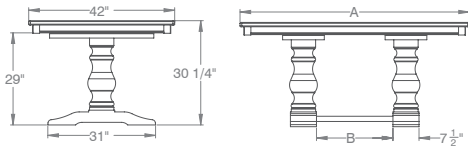

DANIELLE SIDEBOARD

Depth	19"
Width	60," 79"
Height	40"
Shelves	Adjustable

CASTLETON DINING SET

Inspired by Medieval

TABLE SPECS

Dimensions

A	B
60"	26½"
72"	36½"
84"	48½"
96"	56½"
108"	64½"
120"	76½"

Solid Top Configuration

Widths	36", 42", 48"
Lengths	60", 72", 84", 96", 108", 120"
Top Thickness	1¾"
End Extension Option	Yes
End Extension Type	Plug-in

SALWICK CHAIR

Total Height	36½"
Seat Height	18½"
Width	20"
Total Depth	23½"
Seat Depth	18"
Material	Fabric, Leather

CASTLETON BENCH

Width	14"
Length	42" - 96"
Height	18"

PARIS

CHARLESTOWN DINING SET

Inspired by Old World

TABLE SPECS

Dimensions

	A	B
4266 EXT	21 1/4"	
4272 EXT	21 1/4"	
4872 EXT	27 1/4"	
84" EXT	30 1/2"	
96" EXT	49"	
72" ST	28"	
84" ST	40"	
96" ST	52"	
108" ST	58"	
120" ST	66"	

Centre Extension Configuration

Widths	42," 48"
Lengths	66," 72," 84," 96"
Top Thickness	1," 1 1/4"
Leaf Opening	48"
Leaf Widths	12," 16," 18"
Leaf Storage	Yes—See Page 203

Solid Top Configuration

Widths	42," 48"
Lengths	72," 84," 96," 108," 120"
Top Thickness	1," 1 1/4"
End Extension Option	Yes
End Extension Type	Pullout Skirt