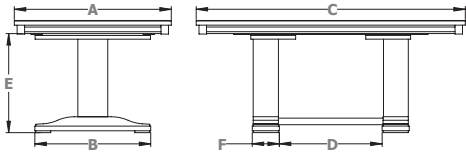

CASTLETON BENCH

Width	14"
Length	42" - 96"
Height	18"

PARIS

CHARLESTOWN DINING SET

Inspired by Old World

TABLE SPECS

Dimensions

	A	B
4266 EXT	21 1/4"	
4272 EXT	21 1/4"	
4872 EXT	27 1/4"	
84" EXT	30 1/2"	
96" EXT	49"	
72" ST	28"	
84" ST	40"	
96" ST	52"	
108" ST	58"	
120" ST	66"	

Centre Extension Configuration

Widths	42," 48"
Lengths	66," 72," 84," 96"
Top Thickness	1," 1 1/4"
Leaf Opening	48"
Leaf Widths	12," 16," 18"
Leaf Storage	Yes—See Page 203

Solid Top Configuration

Widths	42," 48"
Lengths	72," 84," 96," 108," 120"
Top Thickness	1," 1 1/4"
End Extension Option	Yes
End Extension Type	Pullout Skirt

see Savannah pg 112 for single pedestal version

GEMSTONE CHAIR

Total Height	40 1/2"
Seat Height	18 1/2"
Width	20"
Total Depth	22"
Seat Depth	18"
Material	Fabric, Leather

LINCOLN SIDEBOARD

Depth	19"
Width	60," 72"
Height	40"
Shelves	Adjustable

CONGRESS DINING SET

Inspired by Modern

TABLE SPECS

Dimensions

	A	B	C	D	E	F
42 – 48"	27"	60" EXT	26½"	26¾"	2½"	
		66" EXT	30½"	26¾"	2½"	
		4272 EXT	30½"	26¾"	2½"	
		4872 EXT	36½"	26¾"	2½"	
		84 EXT	37½"	26¾"	2½"	
		60 ST	29"	26¾"	2½"	
		66 ST	33"	26¾"	2½"	
		72 ST	39"	26¾"	2½"	
		84 ST	51"	26¾"	2½"	