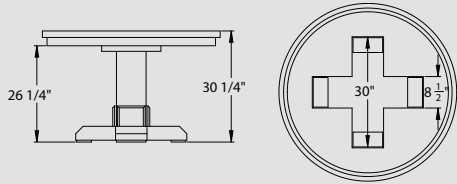

Kimberly Crest Table Specs

Centre Extension Configuration

Widths	36", 42", 48", 54", 60"
Lengths	36", 42", 48", 54", 60"
Top Thickness	1", 1 1/4"
Leaf Opening	24"
Leaf Widths	12", 16", 18"
Leaf Storage	No

Solid Top Configuration

Widths	36", 42", 48", 54", 60"
Lengths	36", 42", 48", 54", 60"
Top Thickness	1", 1 1/4"

Related Items

Hudson Chair

Total Height	39"	Total Depth	20 3/4"
Seat Height	18"	Seat Depth	15"
Width	17"	Chair Material	Wood
		Seat Material	Fabric, Leather, Wood - see upholstery page

Kimberly Crest

Shrewsbury Dining Set

Shrewsbury Table Specs

Centre Extension Configuration

Widths	36", 42", 48", 54", 60"
Lengths	36", 42", 48", 54", 60"
Top Thickness	1", 1 1/4"
Leaf Opening	24"
Leaf Widths	12", 16", 18"
Leaf Storage	Yes—See Leaf Storage Constraints

Shrewsbury

SHRE

Modern

Sydney Dining Set

Sydney Table Specs

Diagram Dimensions	A	B
60"ST	24 ³ / ₄ "	
72"ST	34 ³ / ₄ "	
84"ST	46 ³ / ₄ "	
96"ST	58 ³ / ₄ "	

Solid Top Configuration

Widths	36", 42", 48"
Lengths	60", 72", 84", 96"
Top Thickness	1 ¹ / ₄ "