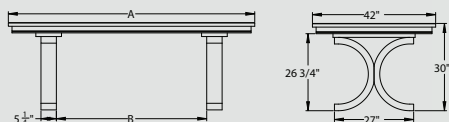

Diagram Dimensions	A	B
	72"ST	30 3/4"
	84"ST	42 3/4"
	96"ST	51 1/4"
	108"ST	62 3/4"
	120"ST	72 3/4"

Solid Top Configuration

Widths	42", 48", 54"
Lengths	72", 84", 96", 108", 120"
Top Thickness	1", 1 1/4"

End Extension Option

End Extensions	Yes
Extension Width	16"

Related Items

Danielle Sideboard

Depth	19"
Width	60", 79"
Height	40"

Werkbund Side Chair

Total Height	36"	Total Depth	20 1/2"
Seat Height	18"	Seat Depth	18"
Width	18 1/2"	Chair Material	Wood
		Seat Material	Fabric, Leather, Wood - see upholstery page

Broadway

Art Deco

Fifth Avenue Dining Set

Fifth Avenue Table Specs

Diagram Dimensions	A	B
	42"	17½"
	48"	17½"
	54"	21"

Centre Extension Configuration

Widths	42", 48", 54"
Lengths	72", 84", 96"
Top Thickness	1"
Leaf Opening	48"
Leaf Widths	12", 16", 18"
Leaf Storage	Yes—See Leaf Storage Constraints

Solid Top Configuration

Widths	42", 48", 54"
Lengths	72", 84", 96", 108", 120"
Top Thickness	1"

End Extension Option

End Extensions	Yes
Extension Width	16"

Related Items

Macy Chair

Total Height	43½"
Seat Height	18"
Width	20½"