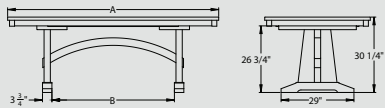

Broadway

Art Deco

Fifth Avenue Dining Set

Fifth Avenue Table Specs

Diagram Dimensions	A	B
	42"	17½"
	48"	17½"
	54"	21"

Centre Extension Configuration

Widths	42", 48", 54"
Lengths	72", 84", 96"
Top Thickness	1"
Leaf Opening	48"
Leaf Widths	12", 16", 18"
Leaf Storage	Yes—See Leaf Storage Constraints

Golden Gate Table Specs

Diagram Dimensions	A	B
4266EXT	25 1/4"	
4272EXT	25 1/4"	
4872EXT	31 1/4"	
84" EXT	34 1/4"	
96" EXT	34 1/4"	
84"	34 1/4"	
96"	34 1/4"	
72"	36 1/2"	
84"	48 1/2"	
96"	60 1/2"	
108"	66 1/2"	
120"	74 1/2"	

Centre Extension Configuration

Widths	42", 48", 54"
Lengths	66", 72", 84", 96"
Top Thickness	1", 1 1/4"
Leaf Opening	48"
Leaf Widths	12", 16", 18"
Leaf Storage	Yes—See Leaf Storage Constraints

Solid Top Configuration

Widths	42", 48", 54"
Lengths	72", 84", 96", 108", 120"
Top Thickness	1", 1 1/4"

End Extension Option

End Extensions	Yes
Extension Width	16"

Related Items

Ellis Sideboard

Depth	19"
Width	60", 72"
Height	40"