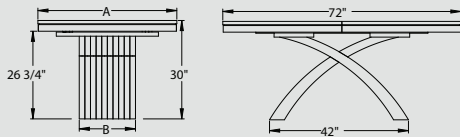

Diagram Dimensions	A	B
	72"ST	30 3/4"
	84"ST	42 3/4"
	96"ST	51 1/4"
	108"ST	62 3/4"
	120"ST	72 3/4"

Solid Top Configuration

Widths	42", 48", 54"
Lengths	72", 84", 96", 108", 120"
Top Thickness	1", 1 1/4"

End Extension Option

End Extensions	Yes
Extension Width	16"

Related Items

Danielle Sideboard

Depth	19"
Width	60", 79"
Height	40"

Werkbund Side Chair

Total Height	36"	Total Depth	20 1/2"
Seat Height	18"	Seat Depth	18"
Width	18 1/2"	Chair Material	Wood
		Seat Material	Fabric, Leather, Wood - see upholstery page

Broadway

Art Deco

Fifth Avenue Dining Set

Fifth Avenue Table Specs

Diagram Dimensions	A	B
	42"	17½"
	48"	17½"
	54"	21"

Centre Extension Configuration

Widths	42", 48", 54"
Lengths	72", 84", 96"
Top Thickness	1"
Leaf Opening	48"
Leaf Widths	12", 16", 18"
Leaf Storage	Yes—See Leaf Storage Constraints

Solid Top Configuration

Widths	42", 48", 54"
Lengths	72", 84", 96", 108", 120"
Top Thickness	1"

End Extension Option

End Extensions	Yes
Extension Width	16"

Related Items

Macy Chair

Total Height	43½"
Seat Height	18"
Width	20½"