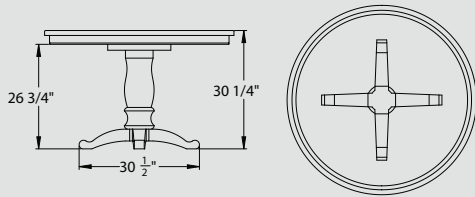

Morrow Chair

Total Height	37"	Total Depth	21 1/2"
Seat Height	18"	Seat Depth	17 1/2"
Width	19"	Chair Material	Wood
		Seat Material	Fabric, Leather, Wood - see upholstery page

Art Deco

Key West Dining Set

Key West Table Specs

Centre Extension Configuration

Diameters	52", 54", 56", 60"
Top Thickness	1", 1 1/4"
Leaf Opening	36"
Leaf Widths	12", 16", 18"
Leaf Storage	No

Solid Top Configuration

Diameters	52", 54", 56", 60"
Top Thickness	1", 1 1/4"

Related Items

Cuba Chair

Total Height	39 1/2"	Total Depth	22"
Seat Height	18"	Seat Depth	17"
Width	19 1/2"	Chair Material	Wood
		Seat Material	Fabric, Leather, Wood

Key West

KEYW

French

Kimberly Crest Dining Set

Kimberly Crest Table Specs

Centre Extension Configuration

Widths	36", 42", 48", 54", 60"
Lengths	36", 42", 48", 54", 60"
Top Thickness	1", 1 1/4"
Leaf Opening	24"
Leaf Widths	12", 16", 18"
Leaf Storage	No