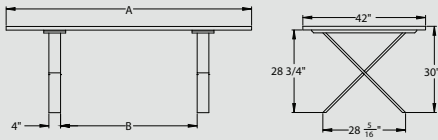

Shrewsbury

SHRE

Modern

Sydney Dining Set

Sydney Table Specs

Diagram Dimensions	A	B
60"ST	24 ³ / ₄ "	
72"ST	34 ³ / ₄ "	
84"ST	46 ³ / ₄ "	
96"ST	58 ³ / ₄ "	

Solid Top Configuration

Widths	36", 42", 48"
Lengths	60", 72", 84", 96"
Top Thickness	1 ¹ / ₄ "

End Extension Option

End Extensions	Yes
Extension Width	16"

Related Items

Tasman Chair

Total Height	40 ³ / ₄ "
Seat Height	18"
Width	22"

Total Depth	25"
Seat Depth	18"

Chair Material	Wood
Seat Material	Fabric - see upholstery page