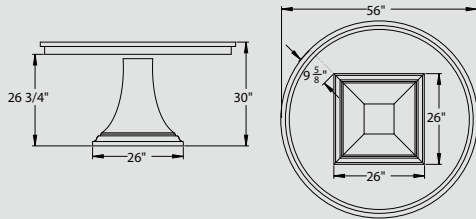

Diagram Dimensions	A	B
	72"ST	30 3/4"
	84"ST	42 3/4"
	96"ST	51 1/4"
	108"ST	62 3/4"
	120"ST	72 3/4"

Solid Top Configuration

Widths	42", 48", 54"
Lengths	72", 84", 96", 108", 120"
Top Thickness	1", 1 1/4"

Morrow Chair

Total Height	37"	Total Depth	21 1/2"
Seat Height	18"	Seat Depth	17 1/2"
Width	19"	Chair Material	Wood
		Seat Material	Fabric, Leather, Wood - see upholstery page

Art Deco

Key West Dining Set

Key West Table Specs

Centre Extension Configuration

Diameters	52", 54", 56", 60"
Top Thickness	1", 1 1/4"
Leaf Opening	36"
Leaf Widths	12", 16", 18"
Leaf Storage	No

Solid Top Configuration

Diameters	52", 54", 56", 60"
Top Thickness	1", 1 1/4"

Kimberly Crest Table Specs

Centre Extension Configuration

Widths	36", 42", 48", 54", 60"
Lengths	36", 42", 48", 54", 60"
Top Thickness	1", 1 1/4"
Leaf Opening	24"
Leaf Widths	12", 16", 18"
Leaf Storage	No