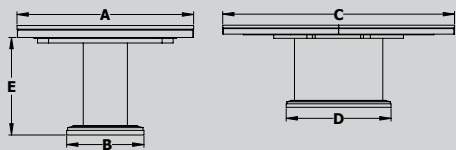

Aalto Dining Set

Aalto Table Specs

Dimensions	A	B	C	D	E
	42"	16"	72"	36"	27½"
	48"	18"	84"	42"	
	54"	21"	96"	50"	
			108"	54"	
			120"	60"	

Solid Top Configuration

Widths	42", 48", 54"
Lengths	72", 84", 96", 108", 120"
Top Thickness	Double 1¼" (appears 2½")
End Extension Option	No

Related Items

Dorsa Chair

Total Height	38"
Seat Height	18½"
Width	20"

Total Depth	24"
Seat Depth	17½"
Material	Fabric, Leather

Wright Sideboard

Depth	20"
Width	60", 66", 72"
Height	36"
Drawers	2 Interior
Shelves	Adjustable

Aalto

Black Sea Dining Set

Black Sea Table Specs

Dimensions	A	B
	72"	28 1/4"
	84"	40 3/4"
	96"	52 1/4"
	108"	58 3/4"
	120"	66 3/4"

Solid Top Configuration

Widths	42", 48"
Lengths	72", 84", 96", 108", 120"
Top Thickness	Double 1 1/4" (appears 2 1/2")
Breadboard Width	3"
End Extension Option	Yes
End Extension Type	Drop-in

Scandinavian

Skagen Dining Set

Skagen Table Specs

Dimensions	A	B
	66"	50"
	72"	56"
	84"	60"
	96"	64"

Centre Extension Configuration

Widths	42", 48"
Lengths	66", 72", 84"
Top Thickness	1"
Leaf Opening	48"
Leaf Widths	12", 16", 18"
Leaf Storage	Yes - with no skirts on leaves