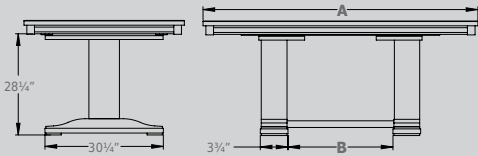

Aalto

Black Sea Dining Set

Black Sea Table Specs

Dimensions	A	B
	72"	28 1/4"
	84"	40 3/4"
	96"	52 1/4"
	108"	58 3/4"
	120"	66 3/4"

Solid Top Configuration

Widths	42", 48"
Lengths	72", 84", 96", 108", 120"
Top Thickness	Double 1 1/4" (appears 2 1/2")
Breadboard Width	3"
End Extension Option	Yes
End Extension Type	Drop-in

Total Depth	25"
Seat Depth	18"
Material	Fabric, Leather

Black Sea Bench

Height	18"
Width	14"
Length	42" - 96"

Black Sea

Medieval

Castleton Dining Set

Castleton Table Specs

Dimensions	A	B
	60"	26½"
	72"	36½"
	84"	48½"
	96"	56½"
	108"	64½"
	120"	76½"

Solid Top Configuration

Widths	36", 42", 48"
Lengths	60", 72", 84", 96", 108", 120"
Top Thickness	1¾"
End Extension Option	Yes
End Extension Type	Plug-in

Related Items

Salwick Chair

Total Height	36½"	Total Depth	23½"
Seat Height	18½"	Seat Depth	18"
Width	20"	Material	Fabric, Leather

Castleton Bench

Height	18"
Width	14"
Length	42" - 96"

Castleton

Dutchess Dining Set

Dutchess Table Specs

Dimensions	A	B
48" EXT	24"	
54" EXT	28"	
60" EXT	30"	
48" ST	22"	
54" ST	24"	
60" ST	28"	

Centre Extension Configuration