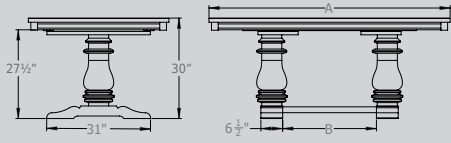

Aalto Dining Set

Aalto Table Specs

Dimensions	A	B	C	D	E
	42"	16"	72"	36"	27½"
	48"	18"	84"	42"	
	54"	21"	96"	50"	
			108"	54"	
			120"	60"	

Solid Top Configuration

Widths	42", 48", 54"
Lengths	72", 84", 96", 108", 120"
Top Thickness	Double 1¼" (appears 2½")
End Extension Option	No

Related Items

Dorsa Chair

Total Height	38"
Seat Height	18½"
Width	20"

Total Depth	24"
Seat Depth	17½"
Material	Fabric, Leather

Wright Sideboard

Depth	20"
Width	60", 66", 72"
Height	36"
Drawers	2 Interior
Shelves	Adjustable

Aalto

Black Sea Dining Set

Black Sea Table Specs

Dimensions	A	B
	72"	28 1/4"
	84"	40 3/4"
	96"	52 1/4"
	108"	58 3/4"
	120"	66 3/4"

Solid Top Configuration

Widths	42", 48"
Lengths	72", 84", 96", 108", 120"
Top Thickness	Double 1 1/4" (appears 2 1/2")
Breadboard Width	3"
End Extension Option	Yes
End Extension Type	Drop-in

Total Depth	25"
Seat Depth	18"
Material	Fabric, Leather

Black Sea Bench

Height	18"
Width	14"
Length	42" - 96"

Black Sea

Medieval

Castleton Dining Set

Castleton Table Specs

Dimensions	A	B
	60"	26½"
	72"	36½"
	84"	48½"
	96"	56½"
	108"	64½"
	120"	76½"