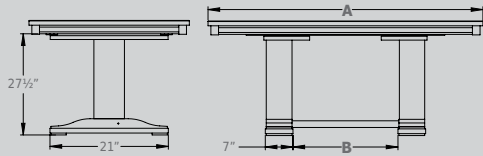

Scandinavian

Skagen Dining Set

Skagen Table Specs

Dimensions	A	B
	66"	50"
	72"	56"
	84"	60"
	96"	64"

Centre Extension Configuration

Widths	42", 48"
Lengths	66", 72", 84"
Top Thickness	1"
Leaf Opening	48"
Leaf Widths	12", 16", 18"
Leaf Storage	Yes - with no skirts on leaves

Solid Top Configuration

Widths	42", 48"
Lengths	72", 84", 96"
Top Thickness	1"
End Extension Option	No

Table Profile

NOTE: Extensions do not have skirts in order to self store.

Related Items

Wind Chair

Total Height	30 3/4"	Total Depth	20"
Seat Height	18 1/4"	Seat Depth	16 1/2"
Width	18"	Material	Fabric, Leather, Wood

Skagen

SKAG

Stokenham Dining Set

Stokenham Table Specs

Dimensions	A	B
	72"	28½"
	84"	40½"
	96"	52½"
	108"	58½"
	120"	66½"

Solid Top Configuration

Widths	42", 48"
Lengths	72", 84", 96", 108", 120"
Top Thickness	Double 1¼" (appears 2¼")
Breadboard Width	3"
End Extension Option	Yes
End Extension Type	Drop-in