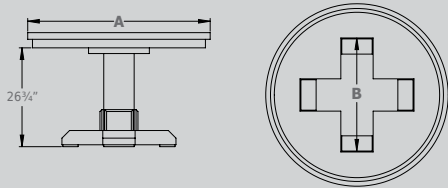

Aalto

Black Sea Dining Set

Black Sea Table Specs

Dimensions	A	B
	72"	28 1/4"
	84"	40 3/4"
	96"	52 1/4"
	108"	58 3/4"
	120"	66 3/4"

Solid Top Configuration

Widths	42", 48"
Lengths	72", 84", 96", 108", 120"
Top Thickness	Double 1 1/4" (appears 2 1/2")
Breadboard Width	3"
End Extension Option	Yes
End Extension Type	Drop-in

Castleton Bench

Height	18"
Width	14"
Length	42" - 96"

Castleton

Dutchess Dining Set

Dutchess Table Specs

Dimensions	A	B
48" EXT	24"	
54" EXT	28"	
60" EXT	30"	
48" ST	22"	
54" ST	24"	
60" ST	28"	

Centre Extension Configuration

Widths	48", 54", 60"
Lengths	48", 54", 60"
Top Thickness	1"
Leaf Opening	24"
Leaf Width	12", 16", 18"
Leaf Storage	No

Solid Top Configuration

Widths	48", 54", 60"
Lengths	48", 54", 60"
Top Thickness	1"

Related Items

Augusta Chair

Total Height	40½"	Total Depth	24½"
Seat Height	18"	Seat Depth	18"
Width	20½"	Material	Fabric, Leather

Dutchess

DUTC

Modern

Klint Dining Set

Klint Table Specs

Dimensions	A	B
	60"	26"
	72"	36"
	84"	46"
	96"	54"
	108"	62"
	120"	74"