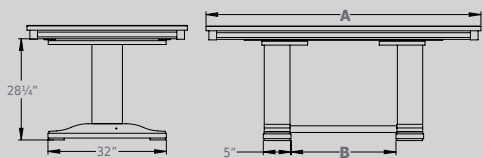

Widths	48", 54", 60"
Lengths	48", 54", 60"
Top Thickness	1"
Leaf Opening	24"
Leaf Width	12", 16", 18"
Leaf Storage	No

Solid Top Configuration

Widths	48", 54", 60"
Lengths	48", 54", 60"
Top Thickness	1"

Related Items

Augusta Chair

Total Height	40½"	Total Depth	24½"
Seat Height	18"	Seat Depth	18"
Width	20½"	Material	Fabric, Leather

Dutchess

DUTC

Modern

Klint Dining Set

Klint Table Specs

Dimensions	A	B
	60"	26"
	72"	36"
	84"	46"
	96"	54"
	108"	62"
	120"	74"

Solid Top Configuration

Widths	42", 48"
Lengths	60", 72", 84", 96", 108", 120"
Top Thickness	1 3/4"
End Extension Option	No

Klint Server

Depth	18"
Width	42" - 96"
Height	30"

This table features a "live edge" meaning that the natural outer edge of the tree's trunk is displayed along the edge of the table top. The bark is removed from the edges.

Scandinavian

Skagen Dining Set

Skagen Table Specs

Dimensions	A	B
	66"	50"
	72"	56"
	84"	60"
	96"	64"

Centre Extension Configuration

Widths	42", 48"
Lengths	66", 72", 84"
Top Thickness	1"
Leaf Opening	48"
Leaf Widths	12", 16", 18"
Leaf Storage	Yes - with no skirts on leaves