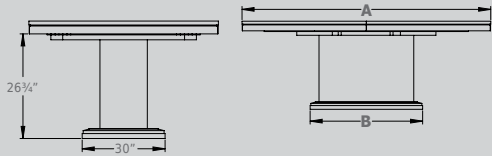

Solid Top Configuration

Widths	42", 48"
Lengths	60", 72", 84", 96", 108", 120"
Top Thickness	1 3/4"
End Extension Option	No

Klint Server

Depth	18"
Width	42" - 96"
Height	30"

This table features a "live edge" meaning that the natural outer edge of the tree's trunk is displayed along the edge of the table top. The bark is removed from the edges.

Related Items

Stanford Chair

Total Height	33"
Seat Height	18"
Width	19"

Total Depth	21"
Seat Depth	17"
Material	Fabric, Leather, Wood

Klint Bench

Depth	18"
Width	16"
Length	42" - 96"

Klint

KLIN

Scandinavian

Skagen Dining Set

Skagen Table Specs

Dimensions	A	B
	66"	50"
	72"	56"
	84"	60"
	96"	64"

Centre Extension Configuration

Widths	42", 48"
Lengths	66", 72", 84"
Top Thickness	1"
Leaf Opening	48"
Leaf Widths	12", 16", 18"
Leaf Storage	Yes - with no skirts on leaves

Solid Top Configuration

Widths	42", 48"
Lengths	72", 84", 96"
Top Thickness	1"
End Extension Option	No

Table Profile

NOTE: Extensions do not have skirts in order to self store.

Related Items

Wind Chair

Total Height	30 3/4"	Total Depth	20"
Seat Height	18 1/4"	Seat Depth	16 1/2"
Width	18"	Material	Fabric, Leather, Wood